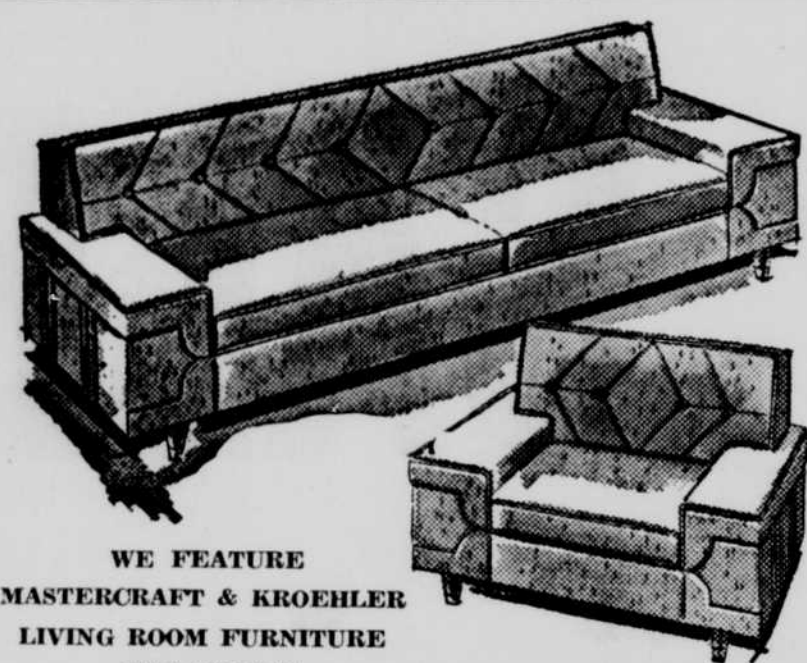

MEYER'S MIDWEST FURNITURE FALL FURNITURE

NEW FALL
MERCHANDISE
ARRIVING
DAILY

SALE

A PREVIEW SALE
OF TOP QUALITY
FACTORY FRESH
FURNITURE

A SMALL DEPOSIT
HOLDS ANY ITEM
UNTIL CHRISTMAS

SPECIAL
3-PC. BEDROOM SUITE
Dresser - Mirror - Chest - Bookcase Bed
79⁹⁵
2 ONLY

SPECIAL Sofa Pillows 88^c <small>While 60 Doz. Last</small>	SPECIAL 5-Pc. Dinette Set Reg. 59.95 39⁹⁵ LIMITED	SPECIAL Desk Try to Duplicate This Buy 15⁹⁵ LIMITED	SPECIAL Silicone Ironing Pad and Cover While 6 Doz. Last SET ONLY 69^c	America's Finest Nationally Advertised Brands Serta - Simmons - Broyhill - Hooker Fashion Trend - Brody - Lloyd - Kroehler Mastercraft - Berkline - Samsonite - Murphy-Miller Cosco - Gold Seal - Tell City Maple Gulistan - Bigelow - Barwick - Downs	SPECIAL Occasional Chairs 9⁹⁵ 2 ONLY	SPECIAL Discontinued Carpet Samples 3.95 Value 99^c Ea.	SPECIAL Folding Card Table Full Size Reg. 6.95 NOW ONLY 4⁵⁹	SPECIAL Bed Pillows Limited Quantity EACH 95^c
---	---	---	--	--	---	--	--	---

DOORS OPEN
AT 9:00 A.M.

Sale Now In Progress

OPEN 'TIL
9 P.M. THURSDAYS
AND SATURDAYS

WE FEATURE
MASTERCRAFT & KROEHLER
LIVING ROOM FURNITURE
THE FINEST

2-Pc. Suite With Nylon Cover - Foam Cushions	99⁹⁵
2-Pc. Suite Foam Cushions - Nylon Cover in Beige	149⁹⁵
2-Pc. Mastercraft Suite Foam Cushions - Nylon Cover	169⁹⁵
2-Pc. Mastercraft Suite Foam Cushions - Nylon Cover	179⁹⁵
2-Pc. Suite Top Quality - Nylon Cover - Foam Cushions	189⁹⁵
2-Pc. Sectional Mastercraft - Foam Cushions - Nylon Cover	159⁹⁵
3-Pc. Sectional Nylon Cover - Foam Cushions - Reg. 379.95	259⁹⁵