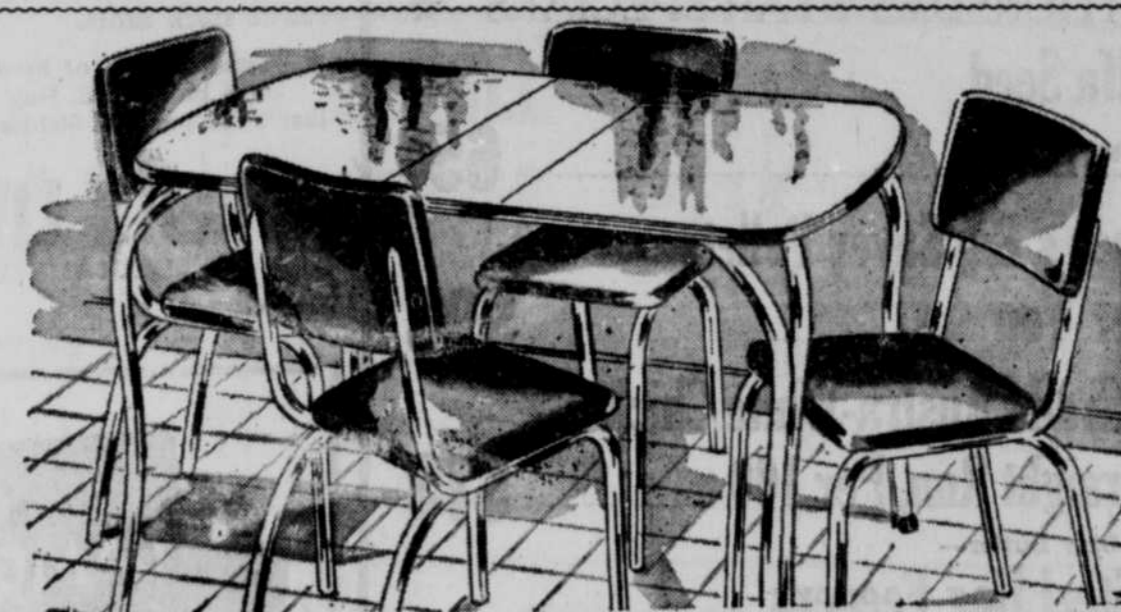

HADDON HALL DINETTES

84.95

Acid, heat-resistant Charmlite plastic table top extends from 30x40 in. to 30x48 in. Duran upholstered chairs wipe clean with a damp cloth. Triple chrome plated. Chairs in gray or yellow.

SEWING MACHINES

CONSOLE MODEL
139.95
13.95 DOWN

Electric rotary console model in walnut veneer cabinet. Sews backward or forward, has built-in light, automatic tension regulator, and 15 attachments.

18-INCH
Round Mirrors
99c

GREY OR BROWN
Enamel Smokers
1.95

9 x 12
Felt Base Rugs
6.95

Always **BETTER BUYS** at **GAMBLES ... O'Neill**