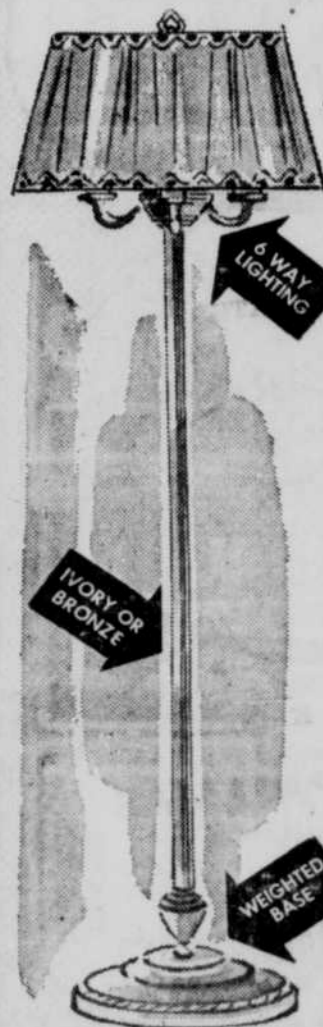

PILLOW CASES

Reg. 59c Value

44c

Limit: 4 Per Customer
On Sale in Furniture Department Only

FREE Cookies & Coffee THURSDAY - FRIDAY - SATURDAY

Be Sure to Register for the Grand Prize to Be Given Away Saturday Evening, 9:30 O'clock.

The Grand Prize Will Be a
PORCELAIN TOP TABLE

MODERN PINUP

LAMP **1.79**

CRYSTAL BASE BOUDOIR
LAMP **1.79**

PLEATED BED LAMPS
Pink, Green, Blue **1.79**

COLONIAL STYLE BRASS
Parchment Shade
LAMPS **4.95**

6-WAY INDIRECT
FLOOR LAMPS
9.88