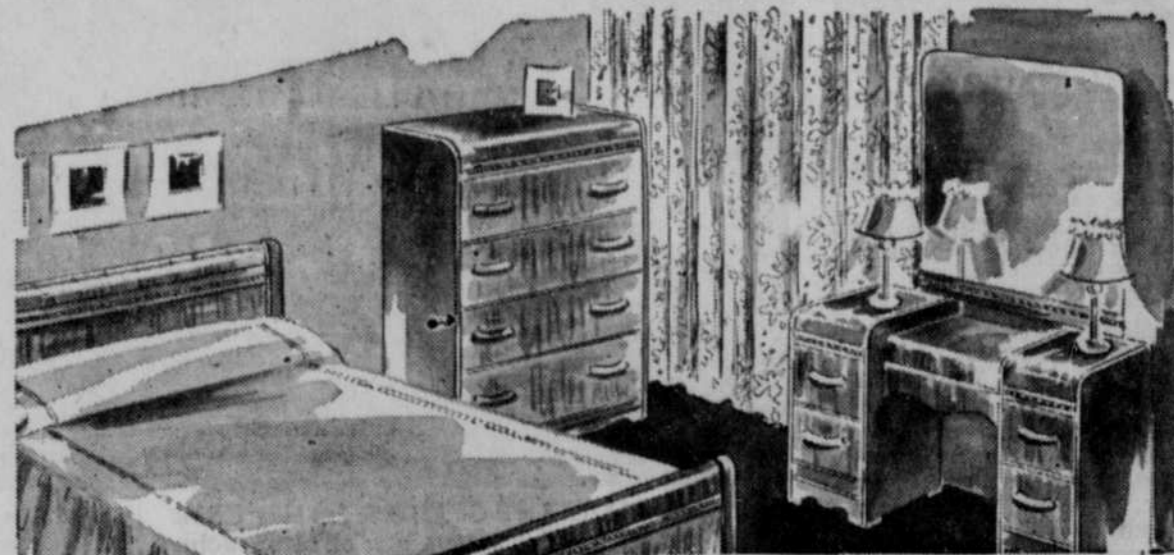

Richly Styled Walnut Waterfall 3-PIECE BEDROOM SUITES

- Selected Matched Walnut Veneers
- Divided Drawer for Shirts and Hosiery
- Special Cedar-Base Drawer for Woolens

Suite includes four-drawer chest, four-drawer mirrored vanity, full size bed. Drawers are side-guided, non-filting!

134.50

Matching Vanity Bench, 10.50:

99.50

Other Styles As Low As

Crib Mattress
11.45

63-coil innerspring construction Ever-Dry cover; 2 vents.

WITH ADJUSTABLE SPRING HEIGHT!

Haddon Hall Drop-Side Crib

29.95

Baby sleeps in it until he's six! Full panel crib with handy double drop sides, easy rolling casters and a well made spring that adjusts in height for mother's convenience! Choose your crib in either fine birch or rich maple finish. 54x30" size.