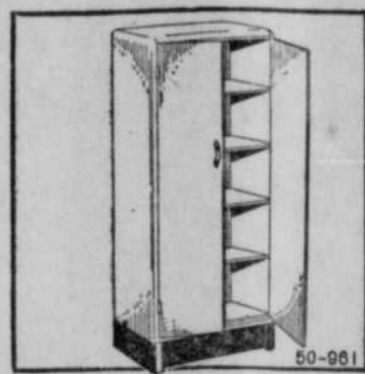

17.90 DOWN

Exceptional Buys!
Come in to see our special prices on close-out Living Room Suites.

Here Now! Double-Door
STEEL CABINETS
18.95

Supply limited! 4-shelf heavy gauge Cabinets 26x12x65 in. high. Chip-proof white Tuffex finish.