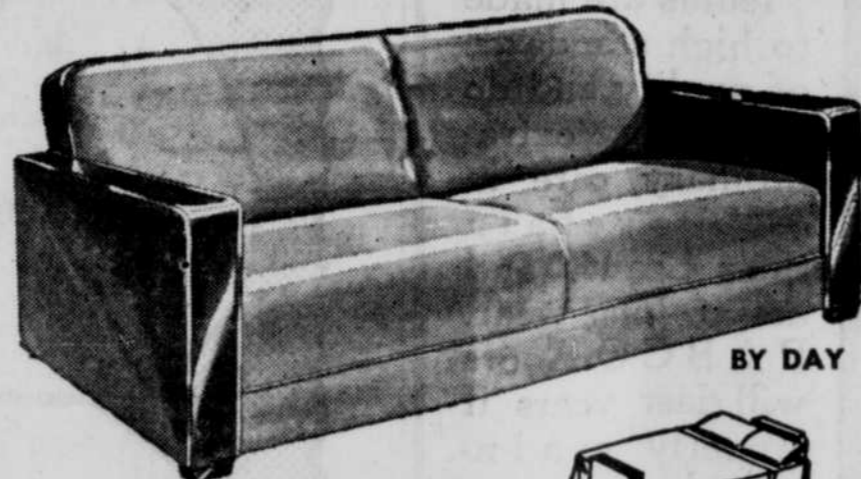

The Grand Prize Will Be a
PORCELAIN TOP TABLE

MODERN PINUP

LAMP **1.79**

CRYSTAL BASE BOUDOIR
LAMP **1.79**

PLEATED BED LAMPS
Pink, Green, Blue **1.79**

COLONIAL STYLE BRASS
Parchment Shade
LAMPS **4.95**

6-WAY INDIRECT
FLOOR LAMPS
9.88

Popular 6-way lamps at a new low price! Ivory or bronze. Colorful braid-trimmed shade.

Haddon Hall SOFA BEDS

- Opens to 45x72 inch Bed
- Reinforced for Long Service

Handsome modern style sofa bed covered in rich tapestry with easy-clean Duran on arm tops and front base board! Thrifty buy!