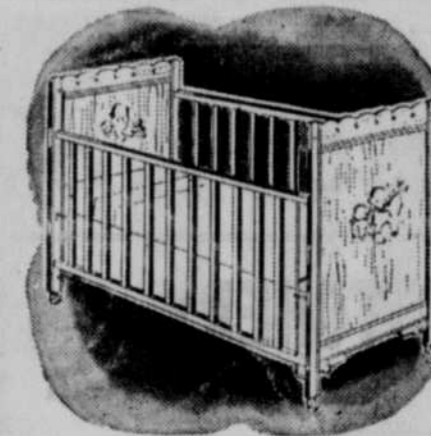

134.50

Matching Vanity Bench, 10.50:

99.50

Other Styles As Low As

Crib Mattress
11.45

63-coil innerspring construction Ever-Dry cover; 2 vents.

WITH ADJUSTABLE SPRING HEIGHT!

Haddon Hall Drop-Side Crib

29.95

Baby sleeps in it until he's six! Full panel crib with handy double drop sides, easy rolling casters and a well made spring that adjusts in height for mother's convenience! Choose your crib in either fine birch or rich maple finish. 54x30" size.