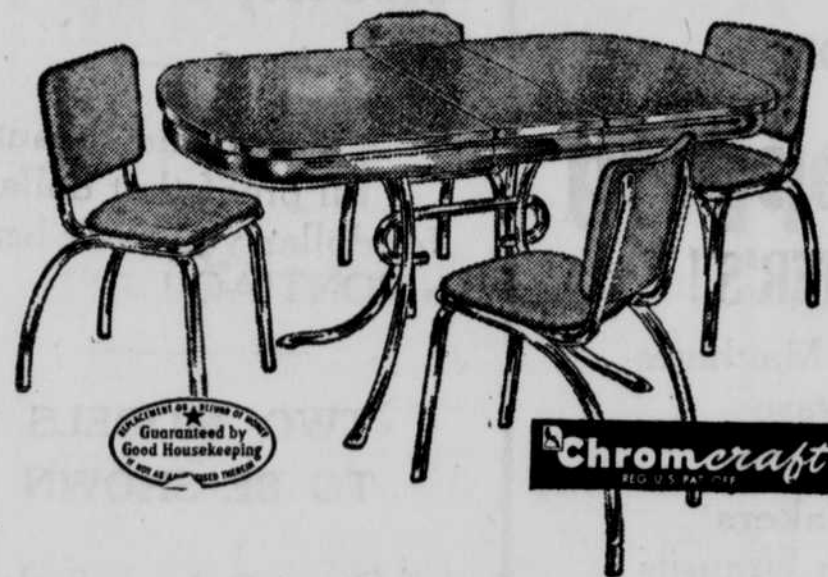

5-PC. CHROME DINETTES
79.50 to 129.50

GENUINE **CRADDOCK DROP LEAF TABLES**
IN WALNUT OR MAHOGANY
REG. 119.50 ONLY **89.50**
CHAIRS TO MATCH 7.95 to 13.95