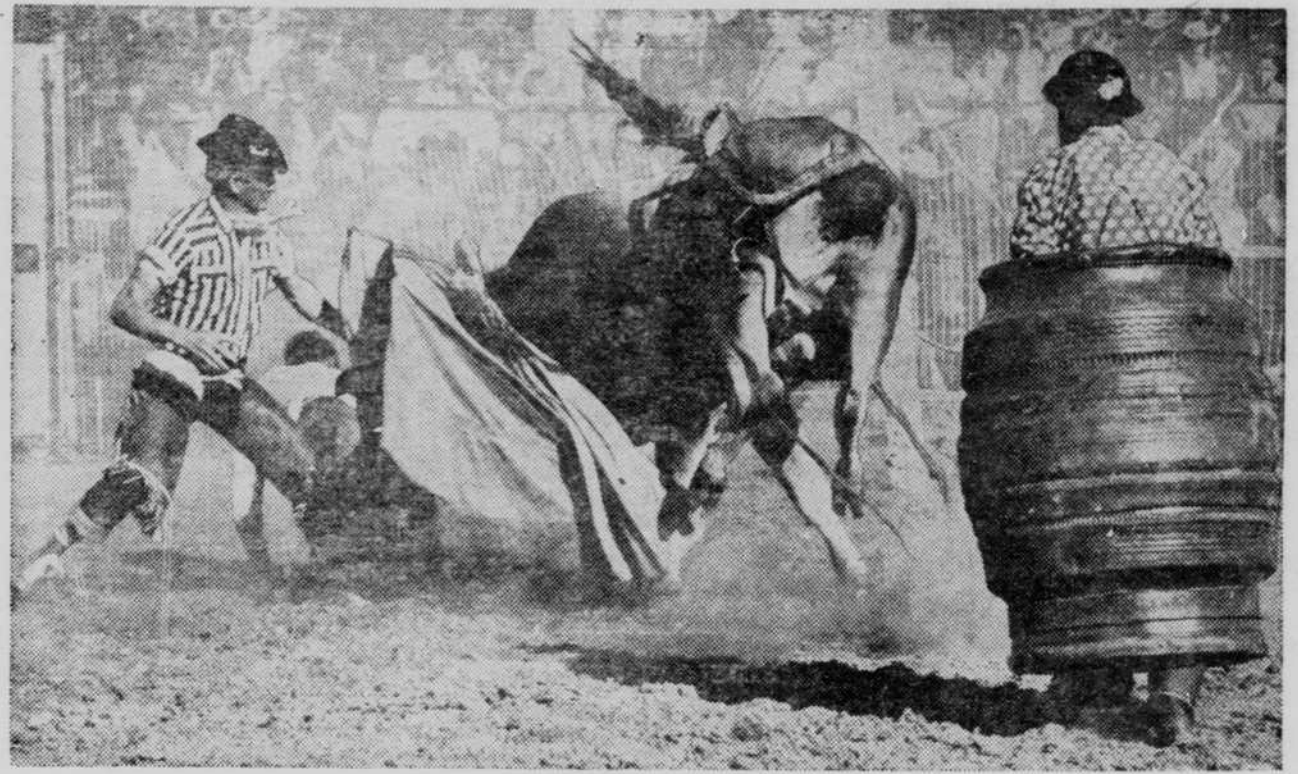

PICKUP MEN ARE A MIGHTY WELCOME SIGHT at the end of the ride. It's their job to get the cowboy off the horse as quickly as possible following the whistle signaling the finish of the ride. They're also responsible for clearing the arena of loose stock and during the Brahma bull riding they haze the bulls away from the fallen rider.

THE RODEO CLOWN IN THE BAGGY PANTS plays an important part in making the rodeo an entertaining sport for the spectators. There's a serious side to his business too. The rider thrown from the Brahma bull is mighty glad to see the clown appear and draw the bull's attention away from him.