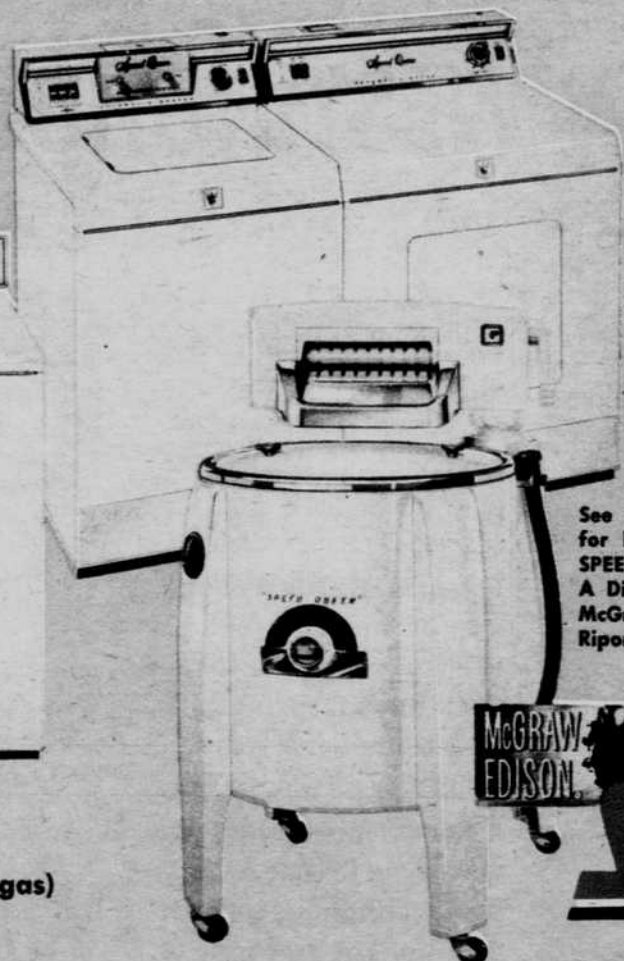

Y
 3½ ct
 eo
 ¼ ct
 6½ ct
 ½ b
 Fir
 or co
 peach
 grind
 cups
 Sque
 sized
 sauce
 Th
 fruit
 over
 boil,
 const
 once
 with
 by tu
 to pr
 ly in
 with

if you want

DEPENDABILITY (and who doesn't?)

buy the washer with the
BEST SERVICE RECORD