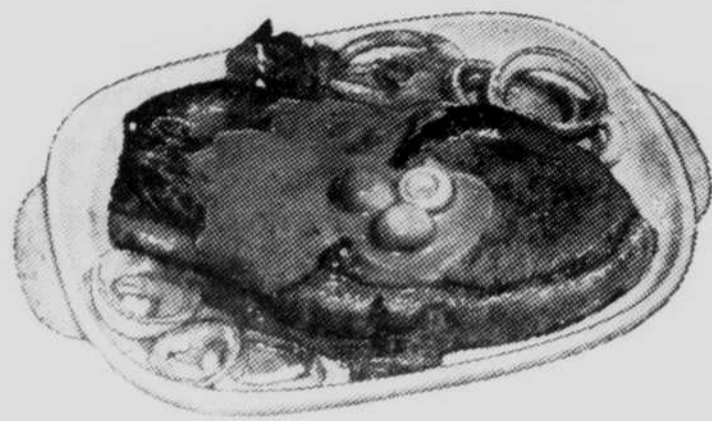

SAFEWAY'S finer Meats and Produce

Round Swiss Steak
Boneless,
Lb. 59c

Bottom cuts of round steak, U.S.D.A. Choice Grade, Aged, Safeway Superb Beef

Sirloin Tip Roast U.S.D.A. Choice Grade, Aged Beef ... Lb. **89c**
Boiling Beef Cut from U.S.D.A. Choice Beef, plate cuts ... 2 lbs. **23c**