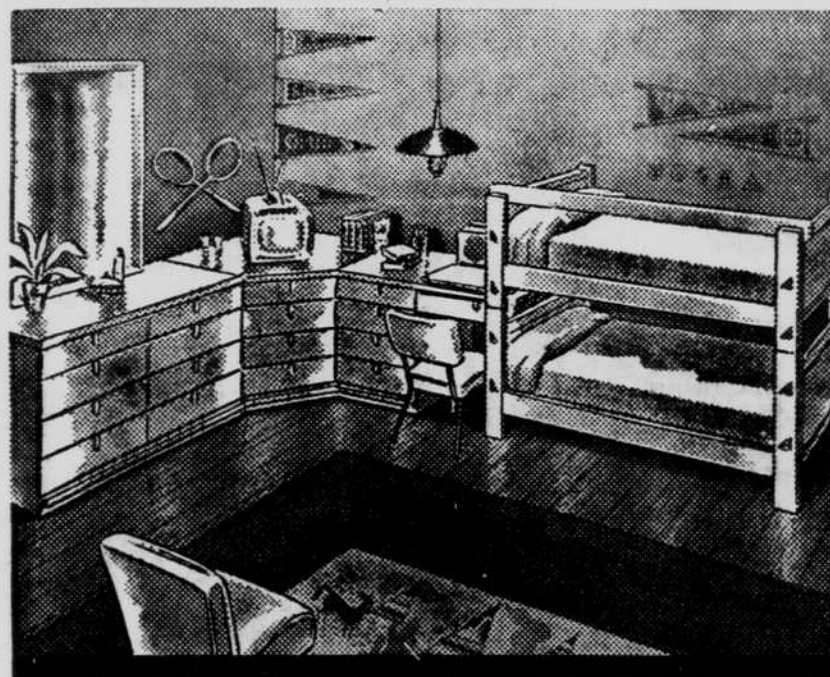

3 PC. BED ROOM SUITE
Dresser, Chest, Book Case Bed
ONE ONLY
69⁹⁵

Samsonite
CARD TABLES
5⁹⁵ to 9⁹⁵

FREE TV STAMPS
With Every Purchase

BEDROOM FURNITURE

From famous Hooker - Johnson - Carper - Broy Hill - Kling and many others.

- 3 Pc. Suite, one only **69⁹⁵**
Dresser, Chest, Book Case Bed
- 3 Pc. Suite **129⁹⁵**
Double Dresser, Plate Glass Mirror, Chest, Bed
- 3 Pc. Suite **139⁹⁵**
Double Dresser, Plate Glass Mirror, Chest, Book Case Bed
- 3 Pc. Suite **159⁹⁵**
Triple Dresser, Plate Glass Mirror, Chest, Book Case Bed, Plastic Tops — Choice of Finishes

Many many more top quality suites to choose from. All at big savings.

Priced from **159⁰⁰ to 279⁰⁰**

BUNK BEDS

39" Maple Bunks, Complete with 2 Beds, 2 Springs, 2 Mattresses, Guard Rail and Ladder. **69⁹⁵**