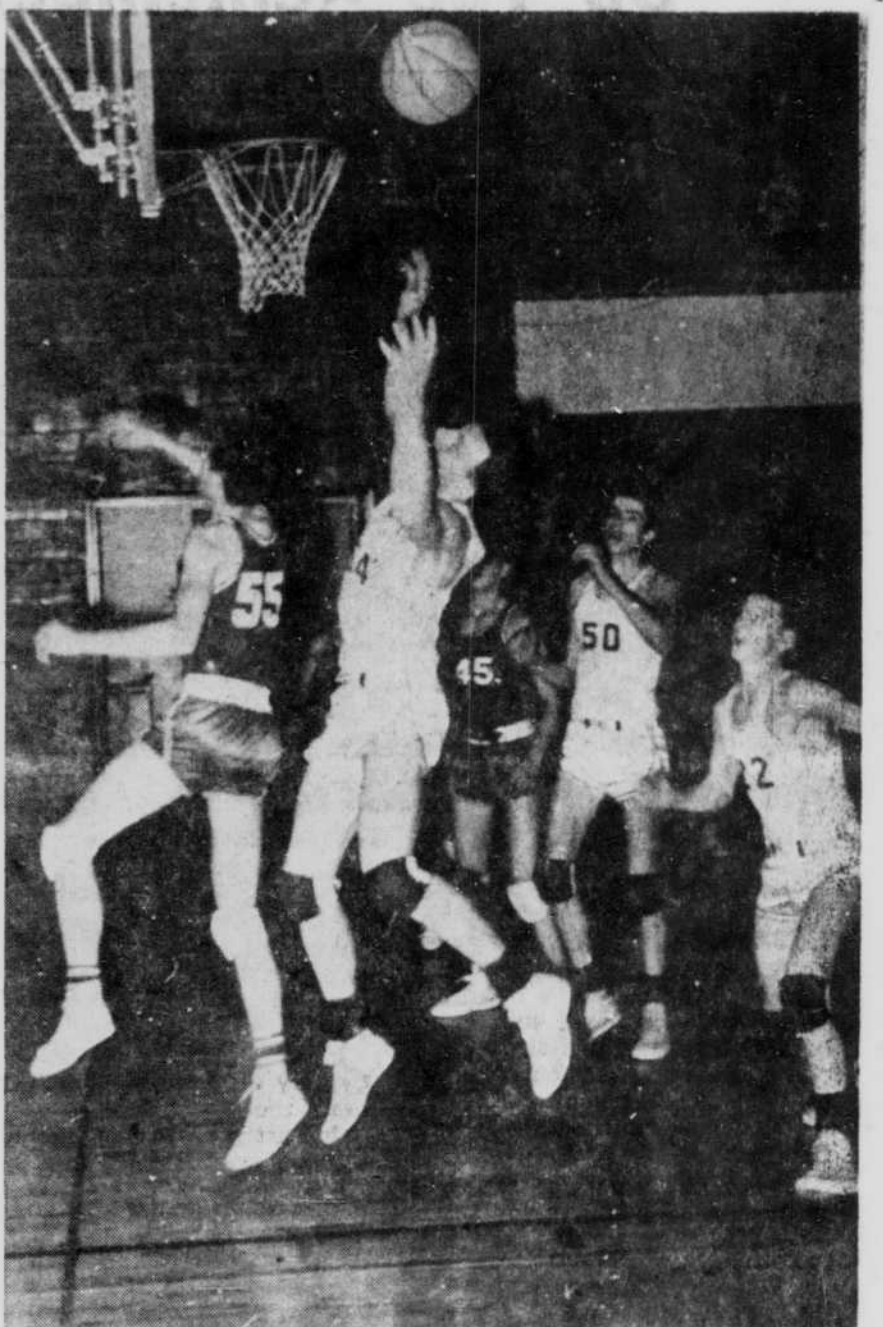

ST MARY'S CARDINALS fell before the Spalding Shamrocks in a double overtime 41-39, despite the best rebounding efforts of Cal Peters. The St. Mary's crew, in a disastrous second quarter, scored only 4 points. The Cards end their home season Friday with a game with Page.