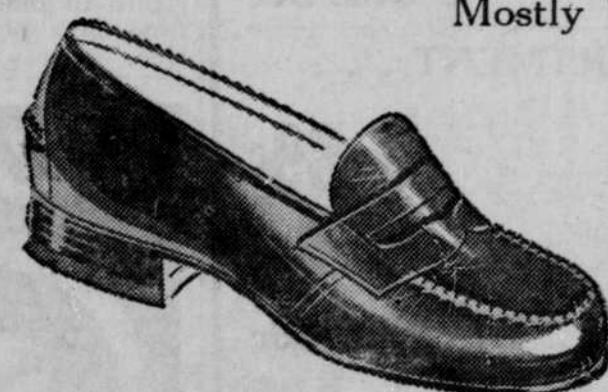

Were to 12.95
NOW

4.96
Per Pair

Pumps, Straps, Ties . . . reds, blacks, browns, etc. . . . low, medium and high heels.

Most all sizes represented from 4½ to 10 and AAAA to B.

Women's CASUALS

This is just the right time of year for casuals, ladies! Hurry in and select several pair!

102 PRS.

Odds & Ends
Broken Lots

Good grade casuals . . . Air Steps, Vogues, & Robinettes . . . most all in the popular medium heel wedge.

Were to 8.95
NOW

3.94
Per Pair

153 PAIRS

Badly Broken Styles and Sizes of

WOMEN'S CASUALS

These are very good shoes but they've been with us too long.

Were to 8.95
NOW

2.94
Per Pair

Women's Sport Shoes

83 PAIRS OF SLIP-ONS

In Reds, Tans, Blacks, Etc.

Mostly Vogue Shoes

. . . a very good selection of sizes from 5 to 9½ and AA and B. If you need a shoe of this type for the summer, girls, here's the chance to get it!

Were to 5.95
NOW

3.87
Per Pair