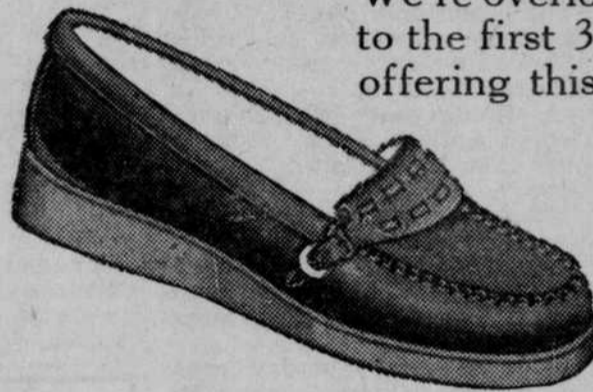

A Very Good Selection of Sizes.

Were to 12.95
NOW **5.98**
Per Pair

No Refunds - Sales Cash - No Phone or Mail Orders

Boys' BOOTS

We have 17 pairs of Boys' Lace and Pull-On Boots that are really a good buy. Red Wings samples. Leather and composition soles.

Values to 12.95
NOW **5.92**
Per Pair

SUPER-SPECIAL . . .

Women's Smoke Colored CUSHION CREPE LOAFERS

We're overloaded on this shoe . . . consequently to the first 39 women through our door we are offering this \$6.00 shoe value for only—