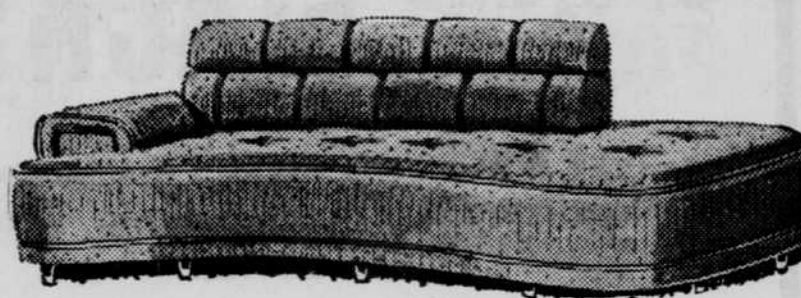

LIVING ROOM SUITES

Come in now for the best buys of the year. Too many suites to list here but our Special Clearance Sale will save you close to \$60.00 on every 2-Piece Suite!

Price Was **229.50**

Price Was **219.50**

Graceful Curved
SOFA
NOW ONLY
129.50

Same Deal on Special Custom Made Suites

Where you can choose your own Styles, Fabrics and Colors
Made by Stratford, Flexsteel, Kenmar, Schneider, O & W, Guildcrest

Reg. 129.50 Solid Maple
Complete with 2 Fine
Innerspring Mattresses
Now Only **\$79.50**

FINAL CLEARANCE ON

ALL SWIVEL BASE

T.V. ROCKERS
HI-BASE ROCKERS

Group 1
27.50
Group 2
32.50

Reg. 22.75 Simmons Charm
DELUXE COIL SPRINGS, Now **18.95**

Reg. 27.75 Simmons Deep Sleep
DELUXE COIL SPRINGS, Now **22.50**