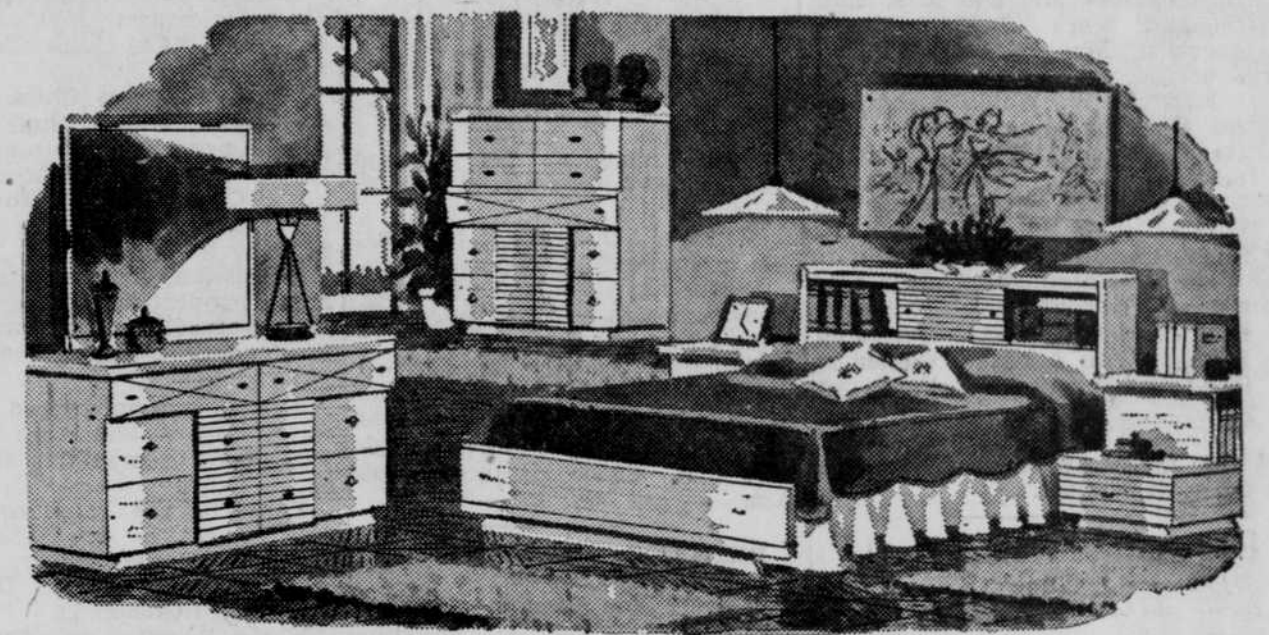

MANY OTHERS

All of the above listed sets are 6- to 8- drawer double dressers, plate mirrors, 5- and 6-drawer chests and beds.
Top quality, solid hardwood interiors — dust-proof — guided drawers.

MATTRESSES - Extra Fine Quality

Reg. 59.50 Serta Posture Ease
Box Spring or Innerspring Mattress
NOW **39.50** Each

Reg. 49.50 Spring Air
Box Spring or Innerspring Mattress
NOW **34.50** Each

Reg. 149.50 Lifetime
Box Spring and Solid Foam Rubber
Mattress Set
BOTH FOR **99.50**

Guaranteed 25 Years
SINGLE SIZE **89.50** Both for 89.50

LAMPS

7-Way Floor Lamp
OR
3-Way Bridge Lamp
FINAL CLEANUP
WHILE THEY LAST
Only **6.95**