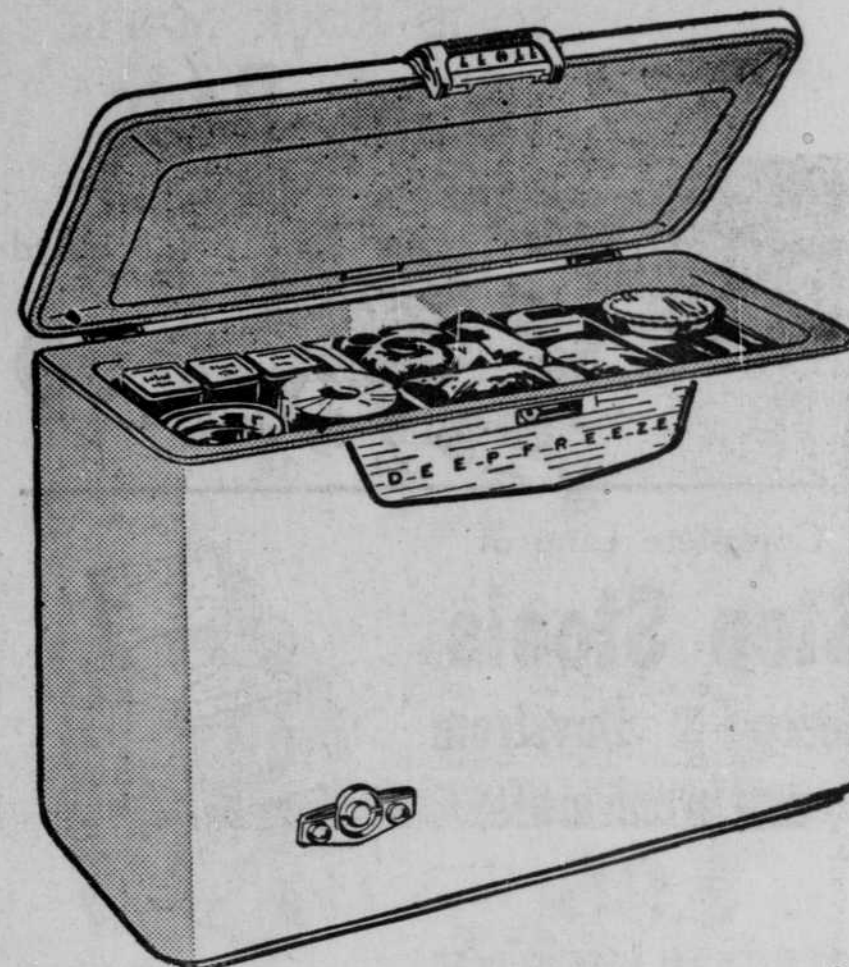

IMPERIAL MODEL C-146

Deepfreeze Home Freezer

14-Cu. Ft. Capacity

$325

Holds 476 pounds of assorted foods, up to 600 pounds of meat alone. Only

Only Deepfreeze gives you traditional Deepfreeze quality — the standard by which other freezers are judged. In addition, check these features and then check the prices:

- Shell Type Condenser — Exclusive design eliminates sweating, minimizes cleaning.
- One-Piece Steel Cabinet — Cabinet and base one piece for strength and beauty. Bonderized like fine motor car construction.
- Refrigerant — Freon 12, tasteless, odorless, non-toxic. No fire hazard.
- Sealed Unit — Hermetically sealed "Economy Unit." Sealed-in lifetime oil supply.
- De Luxe Styling Throughout — Casserole set, dividers, wire baskets, liberal chrome trimming.
- Silent Signal — White light "on" during normal operation. Goes off in event of power failure. Red light goes on if cabinet temperature is above normal safe limits.

TABLE MODEL