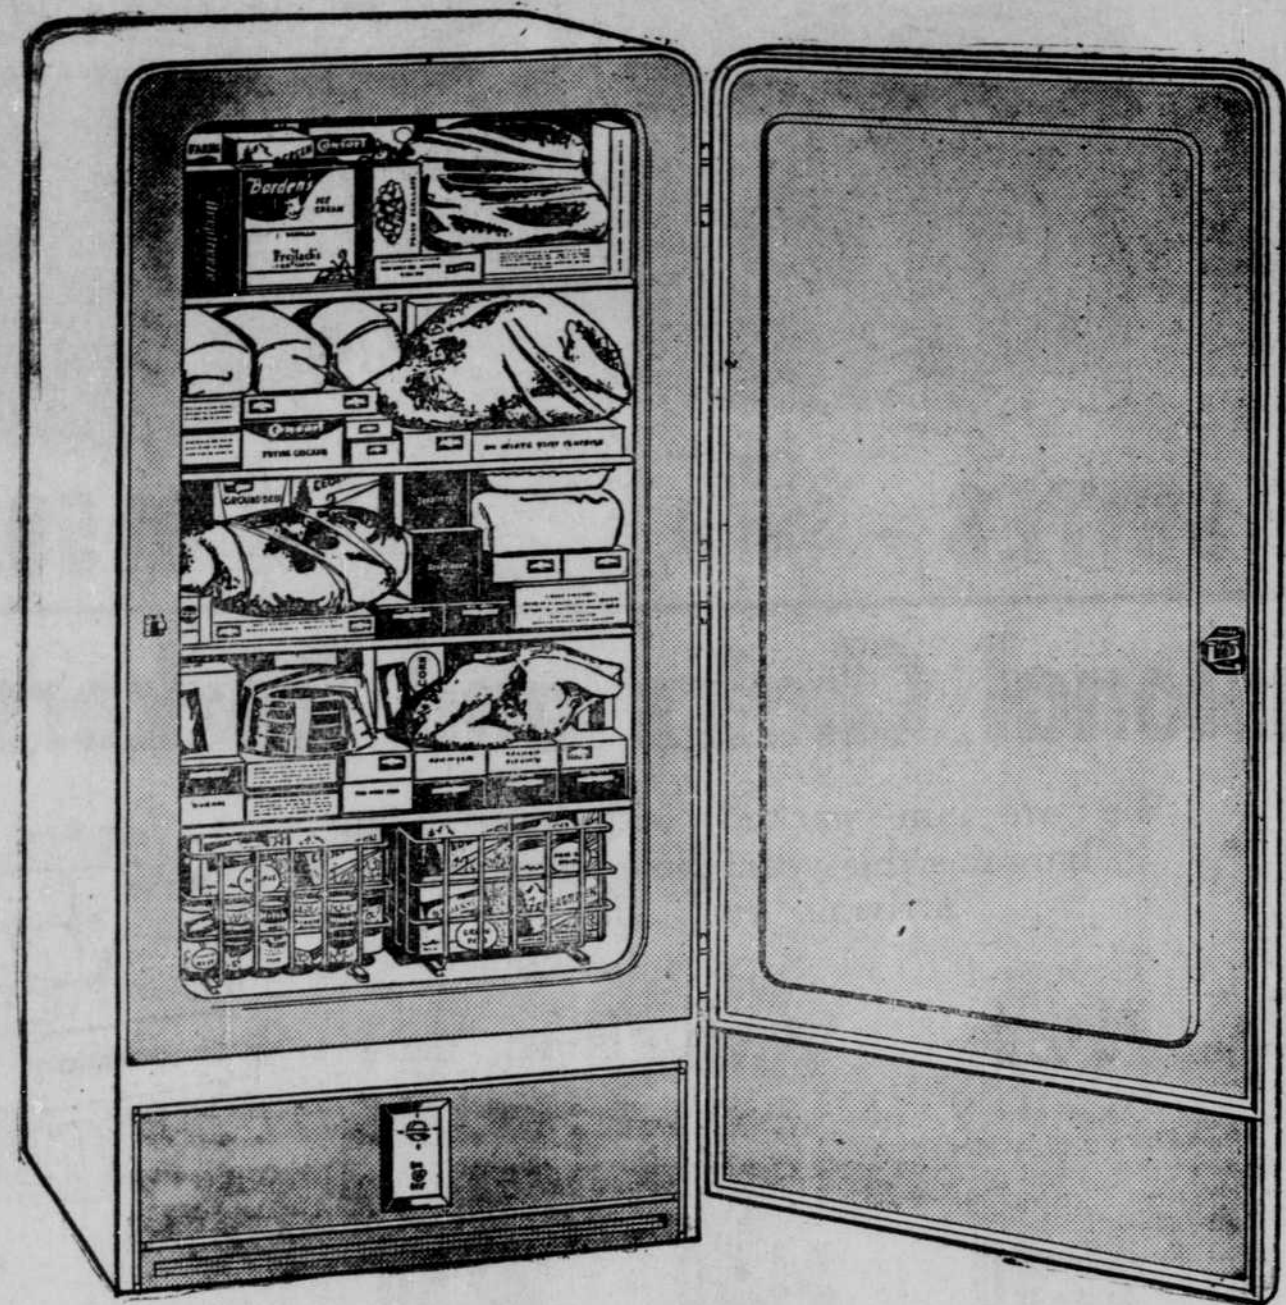

OSBORNE'S

OSBORNE'S

OSBORNE'S

OSBORNE'S

Take a Tip from OSBORNE'S Santa: Make It a 'White' Christmas

A Gift
that Keeps
on Giving . . .

INSTITUTIONAL MODEL CU-196

UPRIGHT Deepfreeze® FREEZER

A Big, Big Deepfreeze Upright 19-Cu. Ft. Capacity

$425

Large enough for just about any size family. De Luxe styling throughout. Beauty and utility like you want it. Check these special features of the CU-196.

- 19-ft. capacity but only 34 inches wide—not too large for even smaller kitchens. Of course, it can be used on porch or in cellar if you prefer.
- Every shelf a sharp freezer, and in addition sharp freeze units in top and bottom.
- One-piece construction. Entire cabinet, one piece — no seams.
- Two sliding freezer baskets. No "hair pin turns" to remove foods from lower sections.
- Check this price for 19-ft. Upright freezers.

Holds 650 pounds of assorted foods, up to 800 pounds of meat alone!

Folks, **Deepfreeze®** is a Trade Mark!

Whenever one of your friends refers to a home freezer of another make as a "DEEPFREEZE" he has paid us the highest direct compliment.

The word DEEPFREEZE is a registered trade mark and can be rightfully used only when referring to a product manufactured by Deepfreeze Home Appliances, Inc., Chicago, Ill.

DEEPFREEZE popularized home freezer sales starting back in 1939. Therefore, many folks erroneously refer to all home freezers as "Deepfreezes."

Remember, there is **only one GENUINE DEEP-FREEZE**. In the O'Neill area you will find it at OSBORNE'S. When you look for a "deepfreeze," insist on the only make entitled to use the name DEEP-FREEZE!

Other Genuine Deepfreeze Sizes

- B-86—8-Ft. Chest—OK for small families or city use **$199.00**
- B-146—14-Ft. Chest—Same construction as C-146 pictured above, standard model, no baskets, etc. **$299.00**
- C-186—18-Ft. Chest—Two-door Deluxe exactly as C-146 pictured above except larger capacity **$425.00**
- CU-126—12-Ft. Upright—Exactly as CU-196 above except 12-ft. capacity **$325.00**