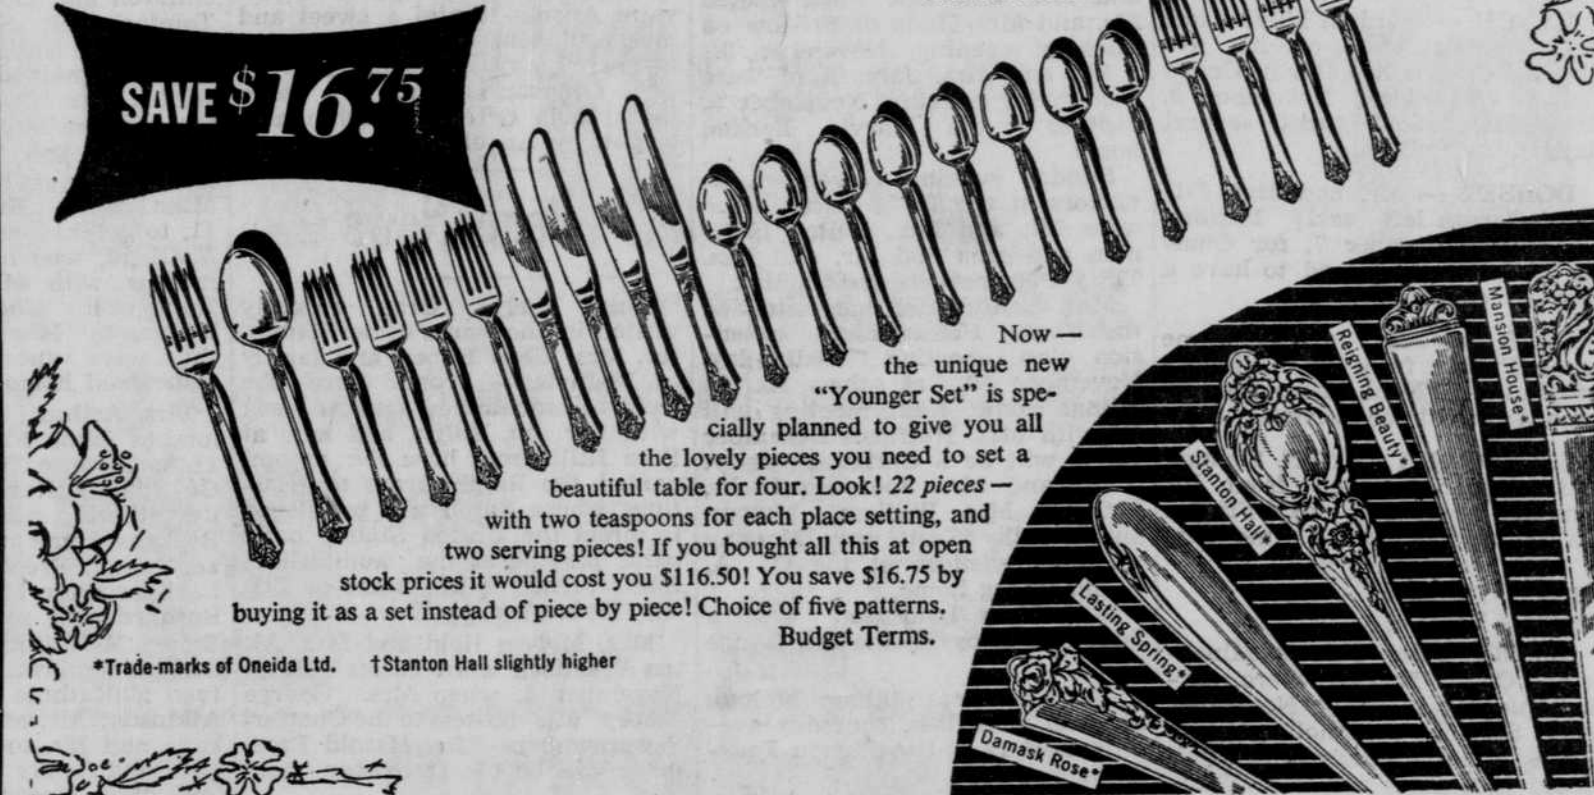

REVELATION SILVERPLATE 17.95
By International. 52-piece, service for eight. Set in chest.
26-Piece, service for 6 . . . . . 6.95

ETERNALLY YOURS by 1847 . . . . . 79.75

REMEMBRANCE by 1847 . . . . . 79.75

BRIGHT FUTURE by Holmes & Edwards
Service for 6 . . . . . 69.75
Service for 8 . . . . . 84.50

DAFFODIL by 1847 . . . . . 79.75
52-Piece, service for 8 . . . . . 79.75

FLARE by 1847
54-Piece, service for 12 . . . . . 99.75
52-Piece, service for 8 . . . . . 89.75

SILVER MELODY by International 245.50
42-Piece, service for eight. Drawer chest at no extra charge. (Price includes tax).

Heirloom Sterling
By ONEIDA
Offers a 22-piece Younger Set, regular 116.50, in assorted patterns. **99.75**