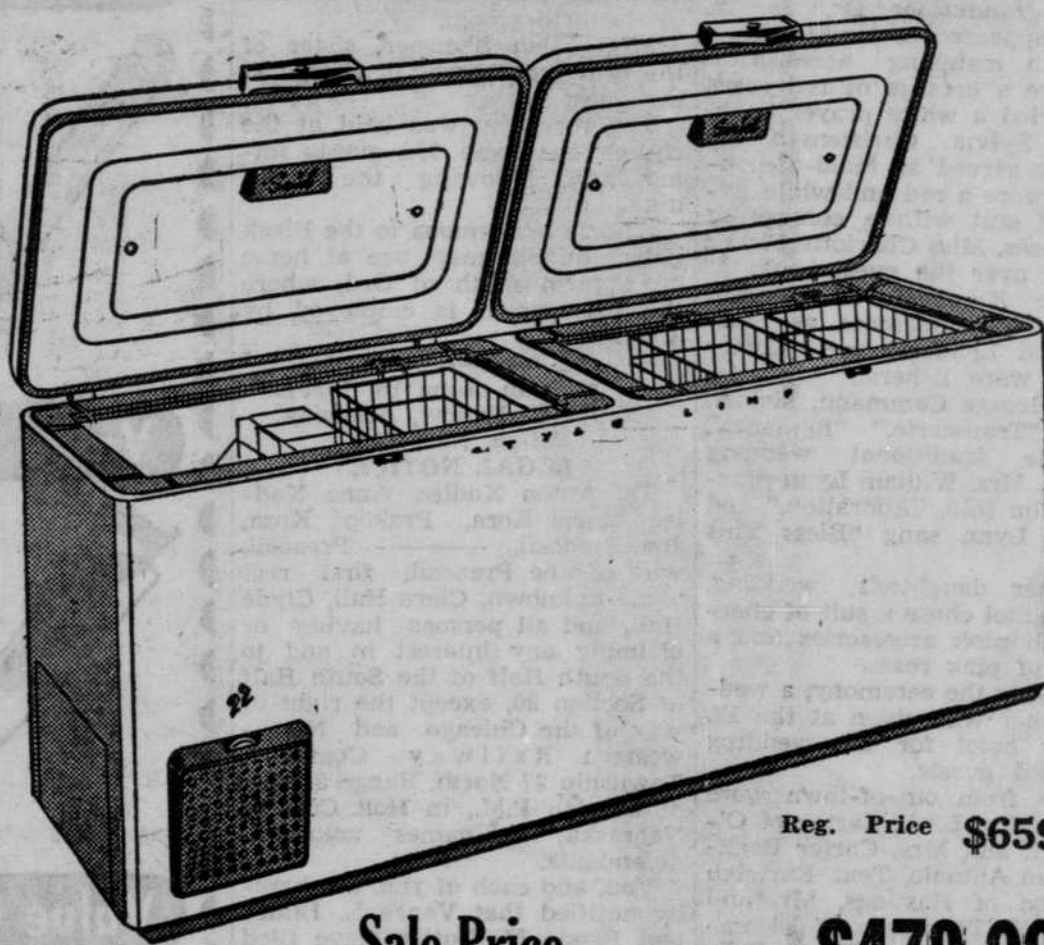

Hotpoint

PUSHBUTTON ELECTRIC RANGE

New Super-Oven!

Now Hotpoint gives you the largest oven built for a full-size kitchen range, for even greater baking economy. New Color-Keyed pushbutton cooking, too, plus the new Time Center for automatic controls! New Super-Calrod® surface-unit!

Regular Price \$389.50
Now Only **\$299.00**

Servel 22-Cu. Ft. Freezer

Reg. Price \$659

Sale Price **\$479.00**

Fringe Area Designed Telescopes RCA Victor Newest 1955

- THE FELTON — 21" Console
- THE RADNOR — 21" Console
- THE HIGHLANDER — 21" Console
- THE BENSON — 21" Console
- THE VALIANT — 21" Table
- THE ASHLAND — 21" Super Console

Most Other RCA'S on Display — All at Reduced Prices

Hallicrafter Super Distance

- THE CAMERON — 24" Full Door Console
- THE STRATORAMA — 21" Console
- THE DARTMOUTH — 21" Console
- THE MODERNE — 21" Console