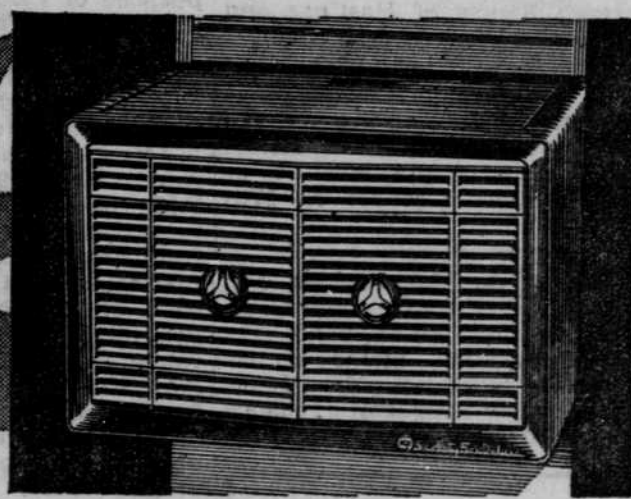

Sale Price **\$29.00**

13.6 CU. FT. CAPACITY
CUSTOM MODEL C-146

Deepfreeze Home Freezer

Regular Price \$399.50

Now Only **\$333.00**

The New RCA Air Conditioners

1-Ton, Reg. \$439.50 — Now Only **\$366.00**