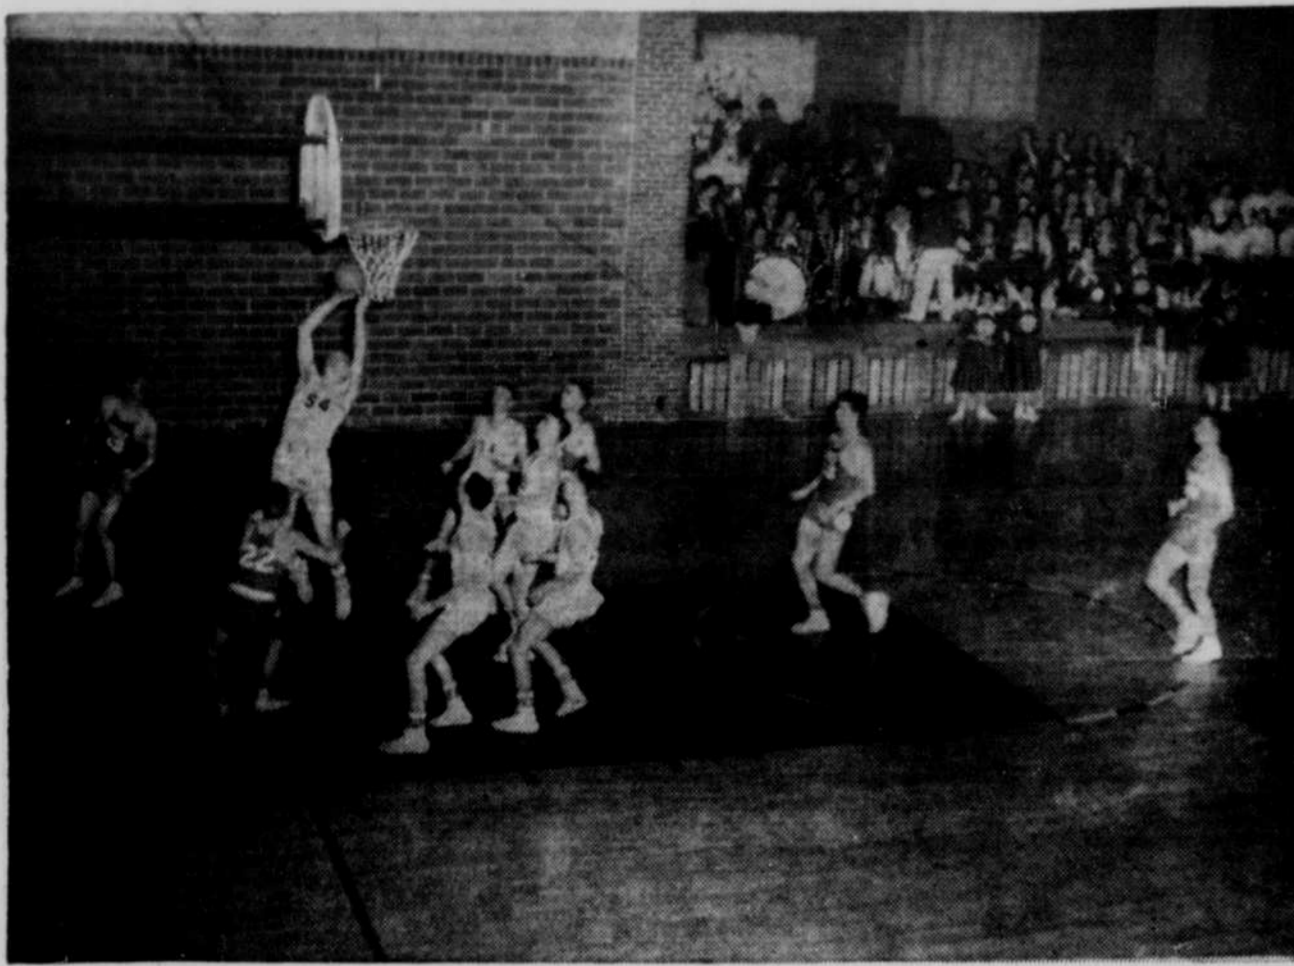

SPORTS

Tomlinson, (No. 54 shooting) goes high in the air at St. Paul where the Class B district tournament was held. Ord, a highly favored quintet defeated the Cardinals to end their season.—Photo courtesy of the St. Paul Phonograph.

Plucky St. Mary's Go Down 69-52; Templemyer Is Pleased With Play

Ord	fg	ft	fs	pts
Martin	9	0	4	18
Goodsell	9	0	1	18
Schamp	3	3	1	9
Dunlap	1	0	3	2
Sevenson	6	2	3	14
Beerline	0	2	1	2
Kruml	2	0	2	4
Pearson	0	0	2	0
Salkoski	1	0	1	2
totals	31	7	18	69

Ainsworth Beaten at St. Paul

Last "B" ball team in the "Beef Empire" with any chances to go to the state tourney lost out last week when Ainsworth was defeated by Ord, 69-52.

Ord, who defeated St. Mary's earlier, continued their terrific pace in St. Paul as Goodsell dumped in 30 points to snatch away any hope that Ainsworth might have.

Coach Gene Phillips said Kraig Smith, Ainsworth's top ball handler and offensive ace had been suffering from a back injury.

"He could play only half the ball game and he suffered because of it," Phillips said. "He couldn't give the game quite all he had." Despite the injury, Smith dumped in 21 points. Wilbur Sauer hit the nets for 16 to come in second on the high scoring for Ainsworth.

Ron Nelson and Charlie Yoeman are two lettermen who will return to Ainsworth next year, Phillips said. "I look for a good season, one in which we have some good looking sophomores coming along," he added.

BOWLING RESULTS:	W	L
STREAMLINE	7	7
Splits	17	7
Page Oilers	16	8
Methodist Men	13	11
Pepper Uppers	11	13
Legion Blue	11	13
Heitz 57	10	14
Farmers Store	10	14
Fehrs Tractor & Eapt	8	16
HIG—Frank Polacek, Page Oilers, 227.		
HIS—Frank Polacek, Page Oilers, 571.		
HTG—Page Oilers, 834.		
HIS—Legion Blue, 2419.		

BOOSTER	W	L
Caterpillar	49	23
Dick's Bar	42	30
Ten Pin Lanes	41	31
J. M. McDonald	34	38
Town House	34	38
Nite Owls	32	40
Hunts Plumbing	30	42
Pin Pals	26	46
HIG—Dorothy Yantzi, Dick's Bar, 185.		
HIS—Helen Gildersleve, Hunts Plumbing, 483.		
HIG—Caterpillars, 779.		
HTS—Caterpillars, 2146.		

WARBLERS	W	L
Wrens	7	2
Canarys	5	4
Larks	4 1/2	4 1/2
Jays	4	5
Blue Birds	3 1/2	5 1/2
Robins	3	6
HIG—Mary Ann Beelart, Wrens, 183.		
HIS—Mary Ann Beelart, Wrens, 452.		
HTG—Wrens, 703.		
HTS—Wrens, 1962.		

ROUND UP	W	L
Ye Olde Farmers	52	26
Haymakers	44	34
New Outlaw	42	36
Bazelmans Service	39	39
K of C Red	39	39
Dicks Bar	36	42
Shelhamer Oil	30 1/2	47 1/2
Prouty Bros.	29 1/2	48 1/2
HIG—Bernard Hoffman, Ye Olde Farmers, 204.		
HIS—Dwight Philbick, New Outlaw, 541.		
HTG—Ye Olde Farmers, 896.		
HTS—Bazelmans service, 2443.		

STRIKETTES	W	L
Candy Bill's Cafe	46	26
Pinkerman's TV	38	34
Melcina's Powder Puffs	36	36
Chambers Chix	36	36
Rollettes	35 1/2	36 1/2
O'Neill Auto Supply	35	37
Pin Quits	32 1/2	39 1/2
Hardings Creamery	30	42
HIG—Virginia Tomlinson, Pinkerman's, TV 178.		
HIS—Virginia Tomlinson, Pinkerman's, TV, 487.		
HTG—Rollettes, 720.		
HTS—Pinkerman's, TV, 1972.