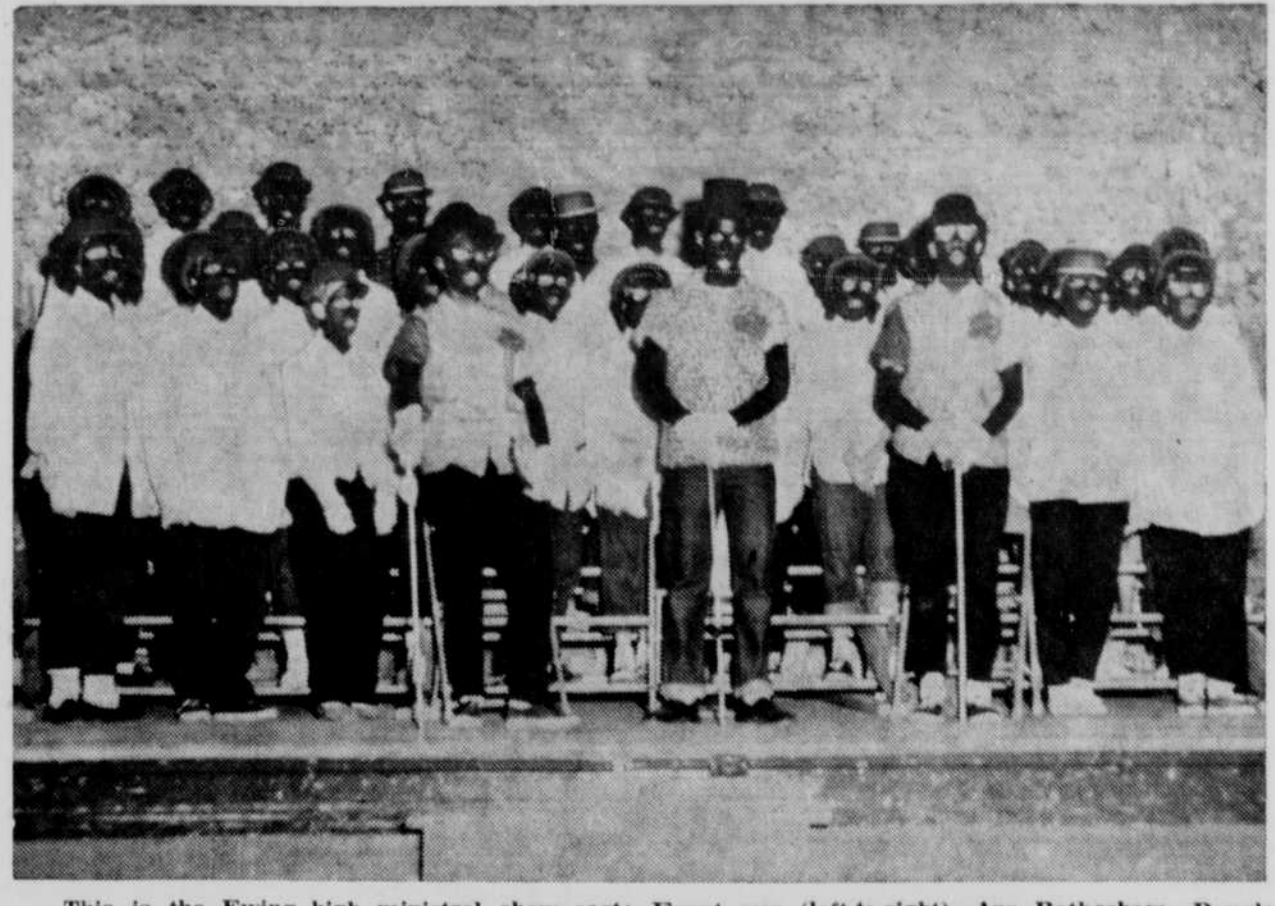

IN & OUTERS		SHAMROCK	
W	L	W	L
Leaguettes	31 1/2	13 1/2	13 1/2
Dodds Oil Co.	29	16	16
Orchard Orioles	28	17	17
Orchard Owls	27	18	18
Skippers	20	25	25
Sandburrs	19	26	26
Bowlerettes	14 1/2	30 1/2	30 1/2
Ashgrovettes	11	34	34
HIG Nina Burival, Skippers, 206			
HTG Mariene McNichols, Leaguettes, 430			
HTG Skippers, 647			
HTS Dodd's Oil Co., 1722			

Sobotka Presides in Anthony's Absence

INMAN—The Community club met Monday night at the public school. Clifford Sobotka, vice-president, presided in the absence of Albert Anthony, president.

After the business meeting, Mr. and Mrs. Albert Reynolds and Mr. and Mrs. Lively Butterfield, who formed the committee in charge of entertainment, presented the program.

Mr. and Mrs. E. E. Clark and Mr. and Mrs. Harvey Tompkins were coffee hosts. The group enjoyed a lunch of sandwiches, cake and coffee.

To Dendinger Home

Mrs. Pat Jacques and Mrs. Drew Solberg and children of Hartington were Sunday guests of her parents, Mr. and Mrs. Ray Dendinger.

DR. H. D. GILDERSLEEVE OPTOMETRIST
Northeast Corner of 4th & Douglas
O'NEILL, NEBR.
Phone 167
Office Hours: 9-5
Eyes Examined—Glasses Fitted Monday Thru Saturday

This is the Ewing high minstrel show cast: Front row (left-to-right)—Ann Rotherham, Douglas Shradler, Sharon Kropp; second row—Bertha Harris, Mary Ann Bauer, Thelma Spangler, Annette Rotherham, Sharon Hobbs; third row—Shirley Wright, Patricia Ernesti, Sharon Johnson, Robert Jean McDaniel, Betty Schindler, LaRoyce Blunt, Karen Mlnarik, Catherine Woslager, Carolee Schmeiser, Lorraine Bartos; fourth row—Lois Kaczor, Ruby Carl, Tamzan Peterson, Donald Hawk, Ronald Mott, Thomas Koenig, Wayne Turner, Evelyn Scholl, Karen Tuttle; fifth row—Bill Bauer, James Miller, Lyle Larson, Douglas Wulf, Gary Eacker, Richard Woslager, Robert Tuttle and Owen Schmidt. (Not pictured: Charlotte Wright and Gloria Schroeder).—The Frontier Photo.

To Wed in Summer

Mr. and Mrs. George Wedge of Grand Island announce the engagement of their daughter, Miss Patricia (above) to Donald Bouska, son of Mr. and Mrs. Ed Bouska of Atkinson. Miss Wedge will be a 1958 graduate of Central Catholic high school at Grand Island and Don is a 1954 graduate of St. Joseph hall at Atkinson. The Wedges are former residents of Atkinson. A summer wedding is planned.

Former Conductor Dies in California

A former Chicago, Burlington & Quincy railroad conductor, H. M. ("Heavy") Richards, died unexpectedly Friday, April 25, at Long Beach, Calif. Burial was at Burbank, Calif.

Mr. Richards served many years on the Ferry (South Sioux City) to O'Neill branch of the Burlington. He recently moved to California from South Sioux City. His wife was the former Mrs. Mary Ernst, longtime resident of O'Neill.

Survivors include: Widow—Mary; stepdaughters—Mrs. Yvonne Engel of Long Beach; Mrs. Betty Jane Dikeman of San Bernardino, Calif.; and Mrs. Mary Lou Maidson of Big Piney, Wyo.; several brothers and sisters, all residing in California.

O'Neill News

Sunday dinner with Mr. and Mrs. Boyd Schantz of Beemer.

Sunday dinner guests of Mr. and Mrs. Roy Parker were Mr. and Mrs. Harlen Parker and family and Mr. and Mrs. Ben Oetter.

Mrs. Charles Fox and Carol left Tuesday by train for Douglas, Wyo., to stay with their daughter and sister, Mrs. George Brainard, who submitted to major surgery Tuesday, April 29. They plan to spend a week there.

Mr. and Mrs. Elgin Ray and daughters were in Almsworth visiting relatives.

Mr. and Mrs. Leigh Reynoldson and family were Sunday dinner guests of Mr. and Mrs. Brock Reynoldson.

Mr. and Mrs. Bryan Holmes of Broken Bow were Sunday guests of Mr. and Mrs. F. S. Britzell. Evening guests were Mr. and Mrs. L. A. Ott and Mr. and Mrs. Francis Curran and girls had

Williges

Final Storage Pickup Monday, May 12 in the afternoon

Store Your Precious Furs and Cloth Garments with Experts. Over 85 Years of Customer Satisfaction. Our Representative Will Be Pleased to Give You Any Information on Storage, Cleaning, Repairs and Restyling. Make It a Point to Have Those Small Furs Taken Care of Now.

Your Authorized Williges Representative

The Apparel Shop

WINNIE BARGER