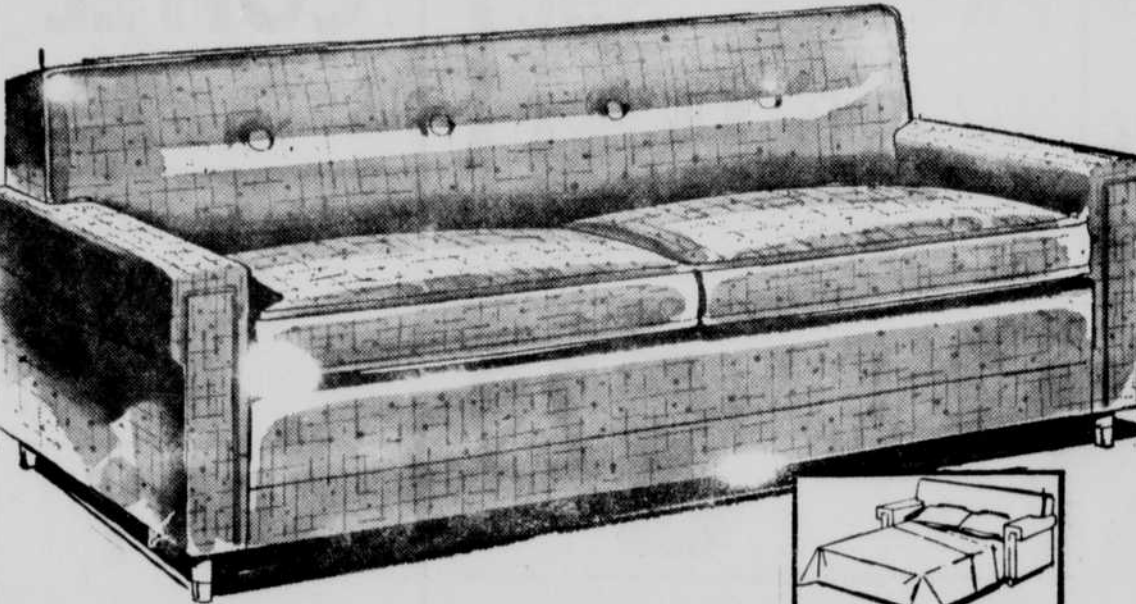

$2.15 Per Week* Puts This SOFA SLEEPER in Your Home—and You Save $60!

COMPARE OTHERS AT 239.95

An extra bedroom for the price of a sofa! Handsome sofa features the fine Lawson arm styling, tapered legs. Reversible inner-spring cushions mean extra years of wear. Converts to comfortable bed for two with an inner-spring mattress. Popular frieze upholstery comes in green, red, brown or slate.

179⁹⁵

17.95 down, 2.15 per week, payable monthly