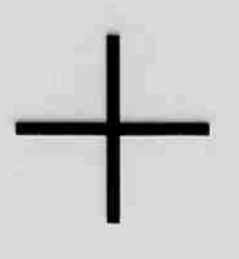

ONE DIV
= 1.0MM.

ONE DIV
= 1.0MM.

A
B
C

VALUES IN 100X DPI AT 10X MAGNIFICATION

VALUES IN 100X DPI AT 10X MAGNIFICATION

A
B
C

ONE DIV
= 0.10 IN

ONE DIV
= 0.10 IN