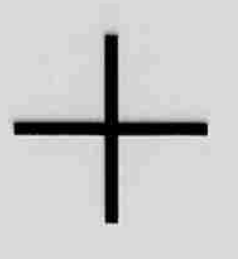

ONE DIV  
= 1.0MM.

ONE DIV  
= 1.0MM.

A  
B  
C

VALUES IN 100X DPI AT 10X MAGNIFICATION

VALUES IN 100X DPI AT 10X MAGNIFICATION

A  
B  
C

ONE DIV  
= 0.10 IN

ONE DIV  
= 0.10 IN