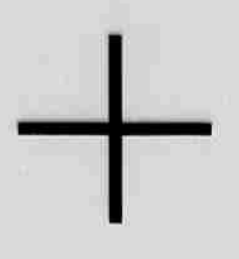

ONE DIV
= 1.0MM.

ONE DIV
= 1.0MM.

A
B
C

VALUES IN 100X DPI AT 10X MAGNIFICATION

VALUES IN 100X DPI AT 10X MAGNIFICATION

A
B
C

ONE DIV
= 0.10 IN

ONE DIV
= 0.10 IN