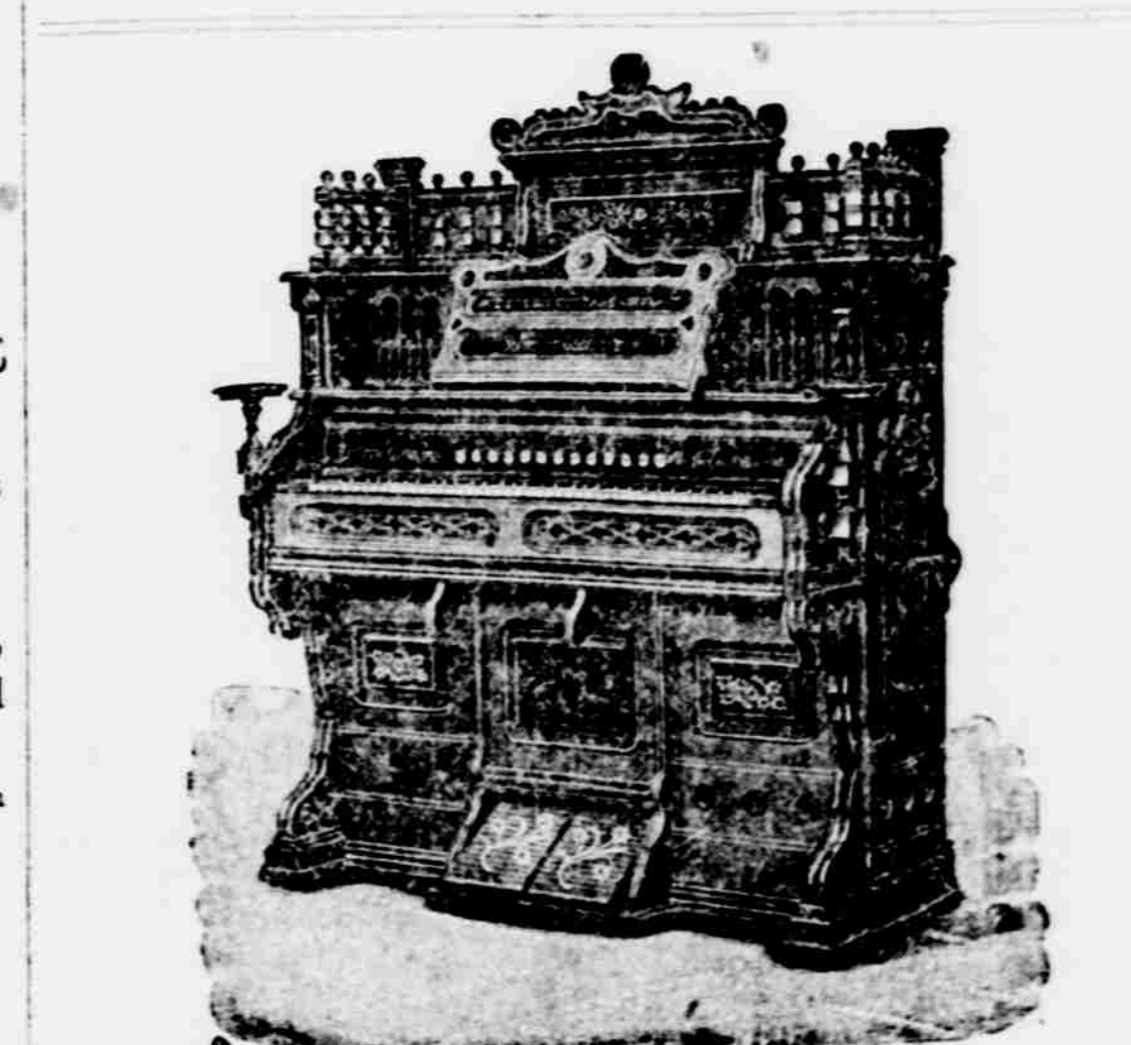

RED CLOUD BOOMS!
NEW BUILDINGS!
NEW ENTERPRISES

But notwithstanding these important improvements
MORHART & FULTON
THE POPULAR
Hardware Merchants
OF RED CLOUD.

Have the LARGEST and Most Complete stock of
Hardware, Stoves, Tinware, Cutlery, Barb Wire,
Nails, Rope, Window Screens, &c.
the Republican Valley. We keep only the BEST goods and sell as cheap as those firms that carry an inferior stock. Get our prices before you buy and you will save money.

LAND AGENCY!
J. S. Noll, Proprietor, Red Cloud.
Office—With A. L. Funk opposite the Platt & Frees Lumber Co.

Lands Bought and Sold.
In Webster county, Nebraska, and Smith and Jewell counties, Kansas, on reasonable commissions.
10000 Acres Wild Improved, and Unimproved farms for sale on easy terms.

MONEY SAVED AT FORRESTER'S
Furniture and Fancy Notion Bazar,
Parties wishing Furniture will save money by examining my goods before purchasing elsewhere.

NEW GOODS AND NOTIONS
Arriving every day. In connection with my furniture I have a large supply of all kinds of notions with
Prices to Suit the Buyer!
Such as Tinware, Soap, Glassware, Towels, Handkerchiefs, &c, and will be sold cheaper than at any place in Red Cloud

Sterling, Packard & Western Cottage Organs
Pianos, Organs, and Sewing Machines.
Steinway, Weber & Paris Pianos.
I wish to inform the people of Webster and adjoining counties that I have opened a music store on Webster Avenue, opposite Platt & Frees Lumber yard where will be found a supply of Organs, Pianos and Sewing machines, which will be sold as cheap as can be bought west of the "Big Muddy," either for cash or for easy payment. Before buying elsewhere call and see me.
J S. NOLL

THE HAYWARD HAND - GRENADE - FIRE Extinguisher!
CHEAPEST, SIMPLEST, BEST.
Will not Burst! Will Not Freeze! Always Ready! Always Reliable!
Endorsed and in use by Fire Departments, Insurance Companies, Factories, Mills, Hotels, Theaters, Business Houses, and Private Residences and the United States.
Manufactured by the
Hayward Hand-Grenade Company.
Main Office 407 and 409 Broadway, New York. Sold in Red Cloud,
Morhart & Fulton, Hardware Dealers.
Geo. SICK, Co Agent-Red Cloud, Nebraska, Agt.

W. HOUGHTON
Merchant-Tailer.
RED CLOUD, - NEBRASKA.

Has on hand the finest line of
Cloths, Cassimeres, Metlons,
Custom work neatly done and after the most approved fashions. Cutting and fitting a specialty. prices reasonable.
Old Stand East Side Webster Street.

Platt & Frees Co.
DEALERS IN
COAL LUMBER ECT.

Red Cloud, Nebraska.

BROWN'S
MARBLE and GRANITE WORKS

Good stock and fine work is our motto and prices to suit the times. If in need of anything in our line do not fail to call and examine our specimens.
OFFICE AND YARD—Corner Elm St and Fourth Av
Lock box 122. RED CLOUD, NEB

NEW GROCERY HOUSE
S. V. LUDLOW
Where will be found everything in the grocery line such as
Sugars, Teas, Coffees, Sirups,
Fruits, Bacon, Ham, Dried Beef
Cheese and Crackers, Pickles, Cigars, Flour, Feed, Glass and Appliances and Crockery.
Hoping by fair dealing to merit a share of the public patronage
IN FEATHERLEY'S BUILDING,
Opposite the Chicago Lumber Yard
S V LUDLOW

W. DANY'S
Gun & Repair Shop
Dealer in
Guns, Revolvers, Ammunition, Sewing Machines,
Red Cloud, - Nebraska.

TO ANY PARTIES WANTING WELLS.
JAMES BILLINGHAM,
OF BLUE HILL,
PUT DOWN THE TUBULAR WELLS!
1st. Having had 15 years experience in well work, I can show you the best method of putting down wells, and the best material to be used. I can also show you the best method of putting down wells, and the best material to be used. I can also show you the best method of putting down wells, and the best material to be used.
Indie for a Well, Pump and all the Dollar per each foot
A thorough description will be sent to those who keep on, and will be sent to those who keep on, and will be sent to those who keep on.
Apply to
Canfield & Parkes, Blue Hill, Neb.,
Hardware and Windmill Merchants.