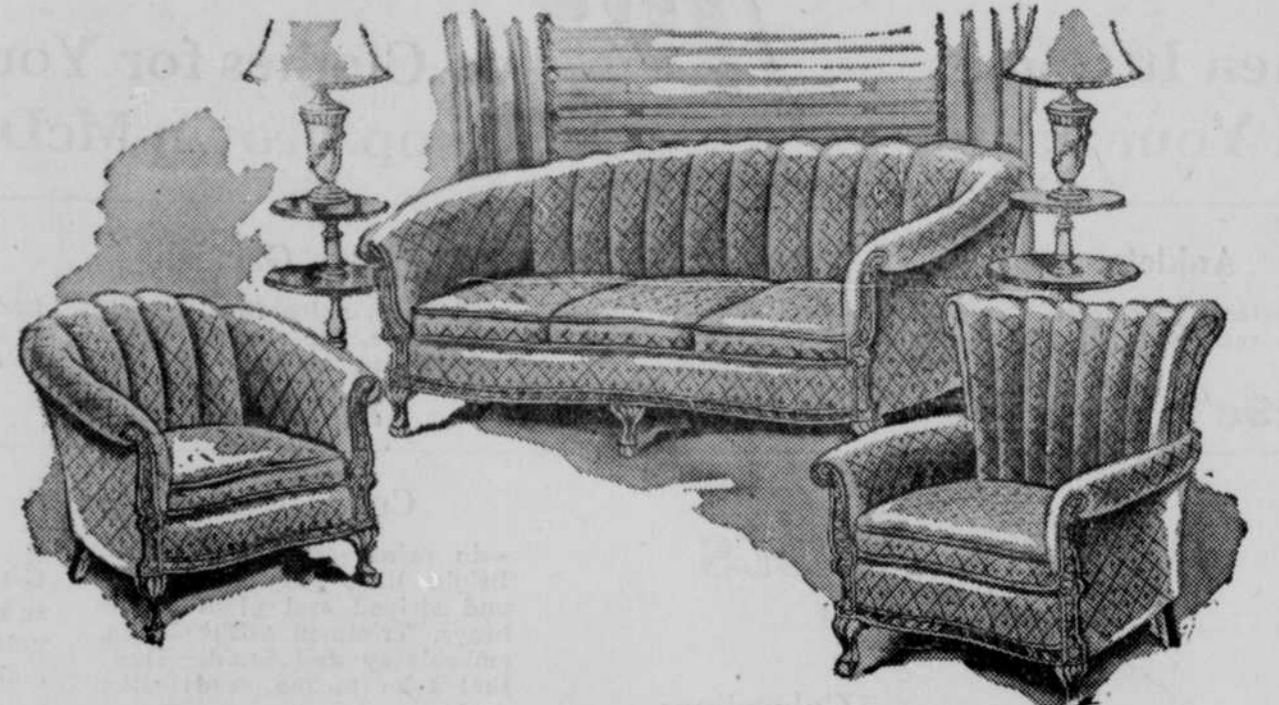

BREAKFAST SETS

by Daystrom
Oak and Chrome
44.50
to
89.50

Living Room Suites

\$149.50 BEAUTIFUL ALL-WOOL Frieze

45 NATIONALLY ADVERTISED

The Famous

PERFECT SLEEPER TUFFLESS

Innerspring mattress and box spring

with TWO-WAY COMFORT

1. SOFT: Smooth, Tuffless cushioning to relax you!
2. FIRM: "Live" Ribbon Steel Innersprings support you!

MATTRESS **49.50**

BOX SPRING **49.50**

INNERSPRING MATTRESSES From

29.50 Up

DORMEYER Electric