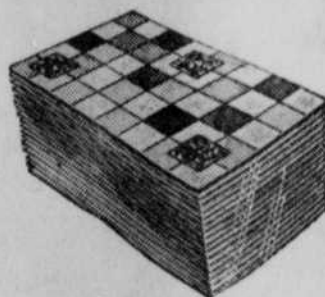

FELT BASE
MATS

Our Reg. Low Price 10c

SALE PRICE **5c**

Size, 18x26. Freshen up worn, weary floors. Excellent table top covers.

Continuing Thru . . .
WEDNESDAY, March 24

★
Crystal Light
9 OZ. TUMBLER

Reg. 5c
Sale **2c**

New 1948 PATTERNS

• WASHABLE • FADEPROOF

Homeguard Wallpaper

Enough wall paper and border for small room **2.19** Enough wall paper and border for large room **4.38**

Other Homeguard Wallpapers: Small Room, 1.49 . . . . . Large Room, 2.98

You can afford to re-do your rooms at this amazingly low price! See the beautiful new patterns . . . attractive colors!

HIGH QUALITY CEILING PAPER . . . . . Single Rolls, **24c**

2-lb. Bag
WALLPAPER PASTE
Regular 36c, sale

29c

Gambles
GRANULATED SOAP

Large box, reg. 32c, sale

28c

For Purse-Wise Buyers

- Easy-action but thorough washing agitator
- Washes dirty clothes clean
- Big tub holds 7 lbs. of dry clothes
- Wringer has a dual safety release