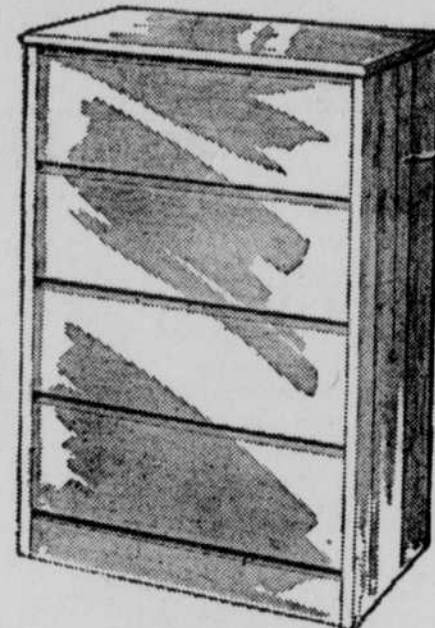

7⁹⁸

A necessity for keeping lawns and gardens green in the summer heat.

Heavy-Duty 2-Ply 5-8" hose in 50-ft. lengths

5-Drawer
Unfinished Chests
14.95

Paint this roomy chest to please yourself . . . It's smoothly sanded to take any finish. Modern style, with pleasing lines and hidden drawer pulls. Extra storage space at a budget price. Size 15 x 31 1/2 x 44 1/2 inches.