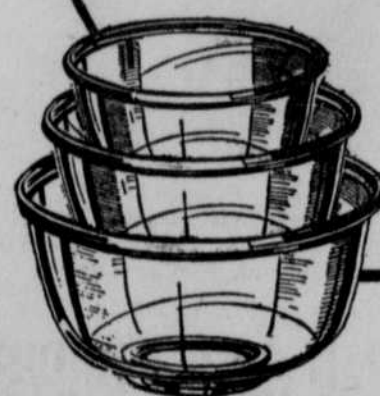

Kite BOYS BOYS
A large Kite for only 6c
Come and get 'em

Range Set
SALT & PEPPER
SHAKERS

Regular 29c
Sale Price **19c**

★
4-Piece Decorated
CANISTER
SETS

Regular 1.10
Sale Price **85c**

Polished Crystal Glass
Mixing Bowl Sets

OUR REGULAR LOW PRICE 32c Sale Price **19c**

- Perfectly plain for easy cleaning
- Sturdy, strong, and well made
- Straight sides for greater capacity
- Designed for long everyday use
- 6, 7, and 8 inch sizes