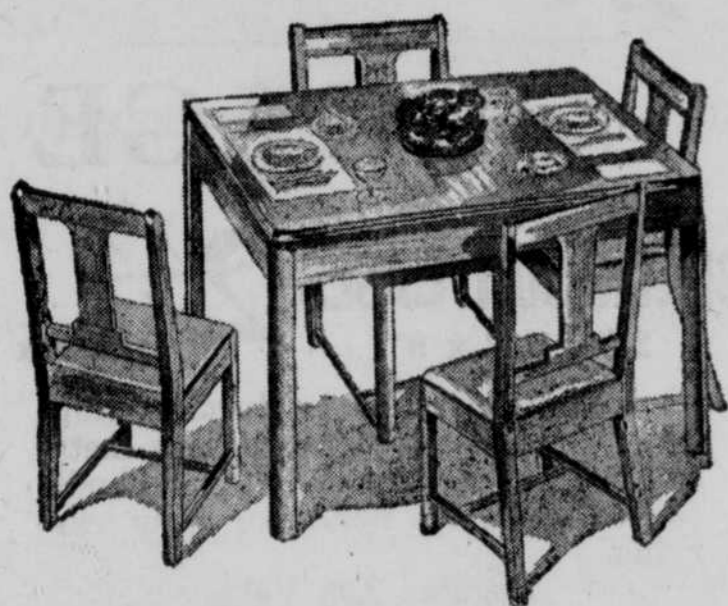

Now You Can Have . . .

*A New Bedroom for only 30¢ a day!*  
Miracles do happen! Here's one, tailor-made for you . . . through our convenient Thrifty Payment Plan!

**Scaled for Your Small Dining Space**

If dining space is at a premium, this 5-piece Dinette Set is a wise choice. In square modern style (30" x 30") it extends to 46 inches—seats six persons easily . . . two leaves included. Of sturdy oak with heat- and stain-resistant finish. Leatherette slip-style chair seats in harmonizing color.