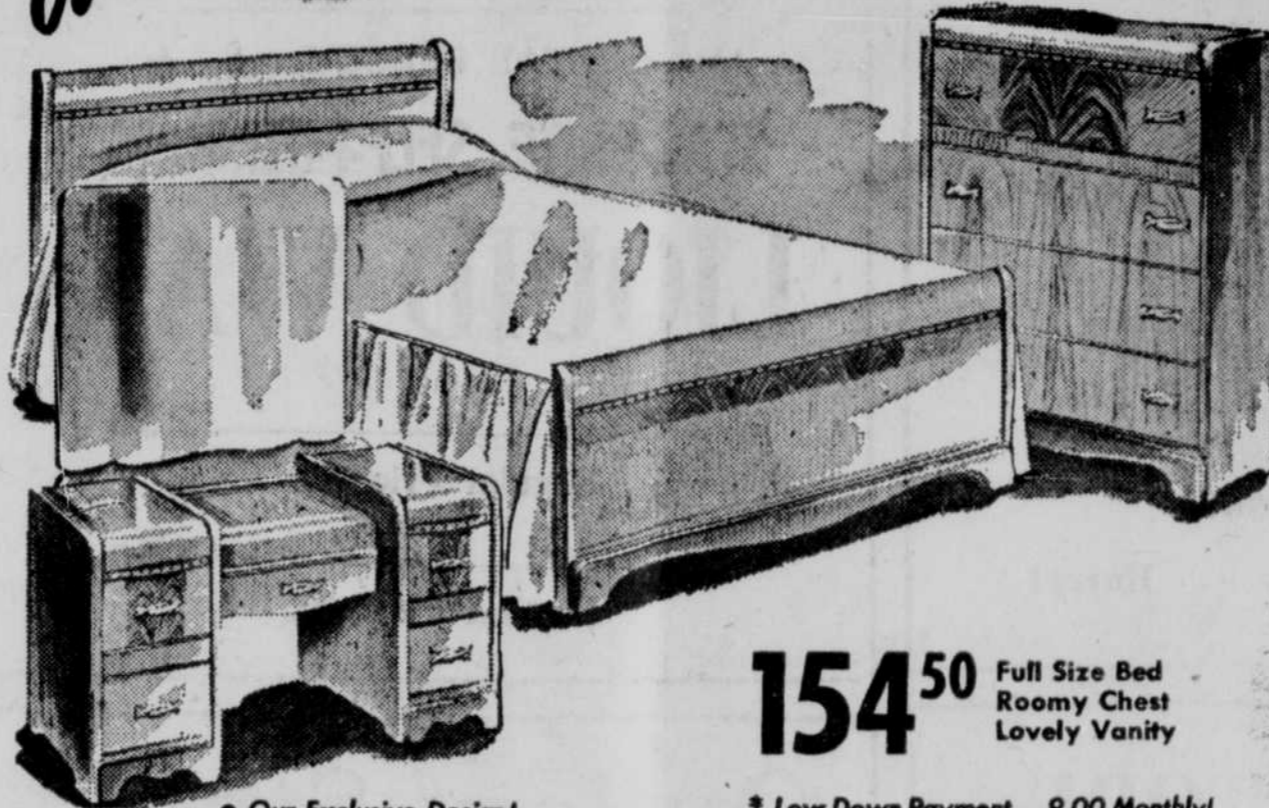

- Our Exclusive Design!
- Lustrous, hand-rubbed Walnut
- Modern Waterfall Design
- Built to Last for Years!

154⁵⁰ Full Size Bed Roomy Chest Lovely Vanity

* Low Down Payment . . . 9.00 Monthly! Have the charm and warmth of Walnut for your bedroom! Lots of drawer space . . . Come in soon and see this really beautiful Bedroom Suite!

Put This Innerspring Mattress on Your Bed . . . Wake Refreshed!

27⁵⁰ 1.25 Per Week, Payable Monthly

It's filled with coil springs . . . 4 handles, ventilators, sturdy ticking. 54" wide.

Single Deck Coil Spring . . . with platform top, stabilizers; 54" wide. **12.95** 1.25 Per Week, Payable Monthly

HASSOCKS

Square or Round Covered in Leatherette **4.95 - 12.95**

ROLLAWAY BEDS

Either Link or Coil Spring Single and Full Size **10.95 to 17.50**

36" Corrugated Matting

13^c Running Foot

Serviceable; WATERPROOF matting, 36 inches wide . . . to use on porches, steps, hallways; in front of laundry tubs, sinks, or as mats on sink counter to protect dishes.