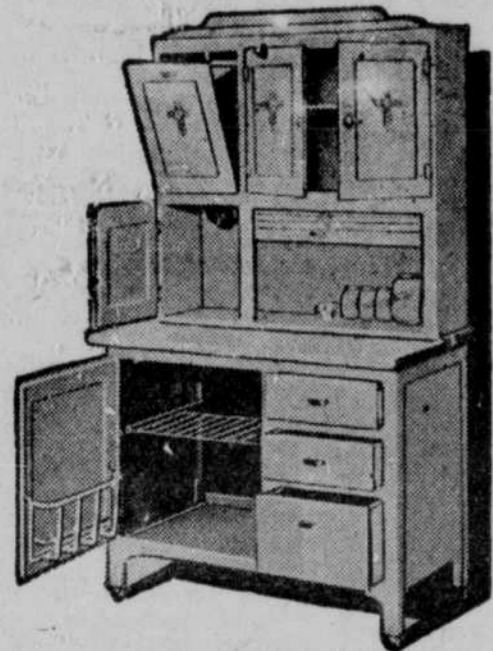

# Gambles JANUARY JUBILEE of bargains

OPEN EVENINGS BY APPOINTMENT

10% Down  
Use our Easy  
Payment Plan!

**All-Steel  
BABY CARRIAGE**

Covered with grey leatherette. Fully collapsible.

**15.95**

**WHITE ENAMEL KITCHEN CABINET**

- Metal Flour and Bread Box
- Easy-Sliding Porcelain Top
- Sparkling Black or Red Trim

**54.95**

*New Arrivals in* **VELOUR SOFAS**

with massive matching chairs

**ONLY 129.50**

2.75 per week, Payable Monthly