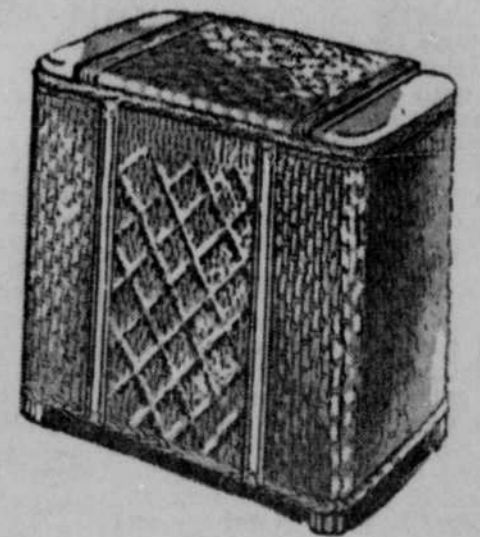

# Gambles JANUARY JUBILEE of bargains

OPEN EVENINGS BY APPOINTMENT

10% Down  
Use our Easy  
Payment Plan!

**All-Steel  
BABY CARRIAGE**

Covered with grey leatherette. Fully collapsible.

**15.95**

**WHITE ENAMEL KITCHEN CABINET**

- Metal Flour and Bread Box
- Easy-Sliding Porcelain Top
- Sparkling Black or Red Trim

**54.95**

*New Arrivals in* **VELOUR SOFAS**

with massive matching chairs

**ONLY 129.50**

2.75 per week, Payable Monthly

**A new high in low priced value—**

If you could see under the rich looking high pile velour cover you'd find that tempered steel springs go all the way through. And it's the steel springs that give super-supporting, relaxing comfort. The semi-wing back, the wide modern style arms are beautiful and so are the wine, blue and turquoise colors. Just see it . . . Sell yourself!

**HAMPER 4.95**

Always a househ'd need. . . Plenty of hampers to hide away soiled bedding 'till laundry time. This spacious style 20" x 12" x 28" has a loom-woven body over wood, plastic-like finish, decorated front panel.