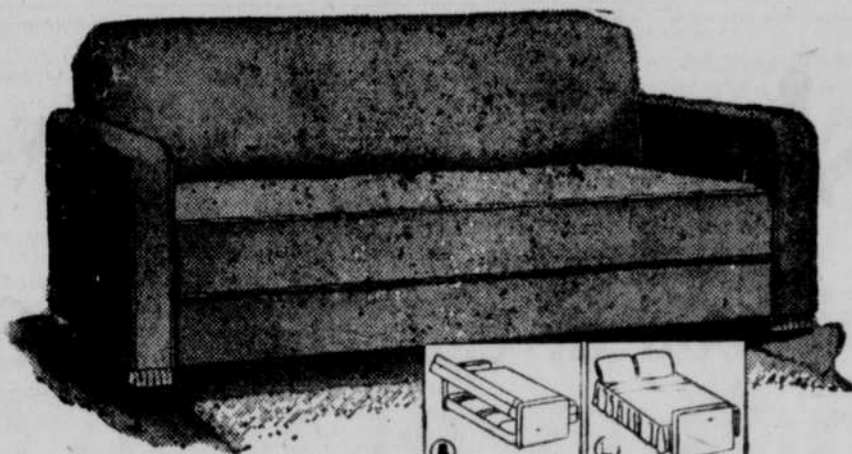

**HAMPER 4.95**

Always a househ'd need. . . Plenty of hampers to hide away soiled bedding 'till laundry time. This spacious style 20" x 12" x 28" has a loom-woven body over wood, plastic-like finish, decorated front panel.

**GIANT SIZE, 12"x22"x29" 5.95**

**DROP-LEAF TABLES 24.95**

2 only—1 mahogany and 1 walnut. Gateleg style. Formerly \$34.95.

**BED SPRINGS 9.95 to 19.95**

A large assortment has just arrived. Hurry!

**SOFA BEDS A WIDE VARIETY**