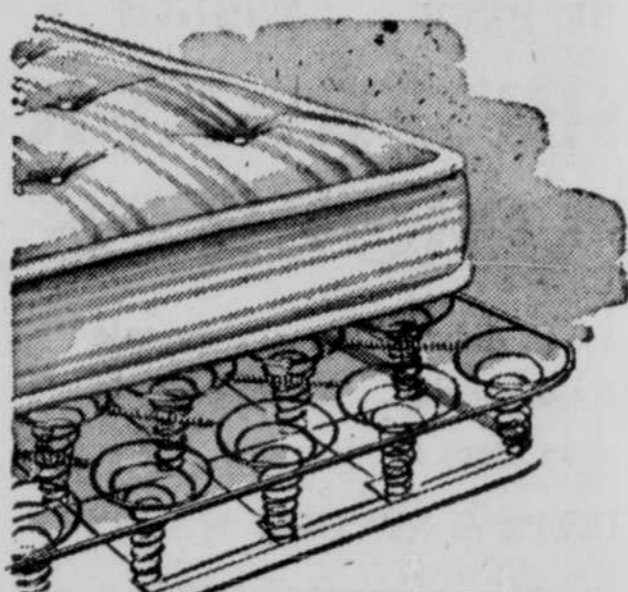

Put This Innerspring Mattress on Your Bed . . . Wake Refreshed!

**27<sup>50</sup>** 1.25 Per Week, Payable Monthly

It's filled with coil springs . . . 4 handles, ventilators, sturdy ticking. 54" wide.

Single Deck Coil Spring . . . with platform top, stabilizers; 54" wide. **12.95** 1.25 Per Week, Payable Monthly

**HASSOCKS**

Square or Round Covered in Leatherette **4.95 - 12.95**

**ROLLAWAY BEDS**

Either Link or Coil Spring Single and Full Size **10.95 to 17.50**

**36" Corrugated Matting**

**13<sup>c</sup>** Running Foot

Serviceable; WATERPROOF matting, 36 inches wide . . . to use on porches, steps, hallways; in front of laundry tubs, sinks, or as mats on sink counter to protect dishes.

**Special!**  
14 x 24 Inch  
**DOOR MAT**  
Sale Price **98c**  
Our Regular Low Price \$1.65  
Synthetic rubber mat for countless uses, inside or outside your home.  
**Gambles**  
The Friendly Store