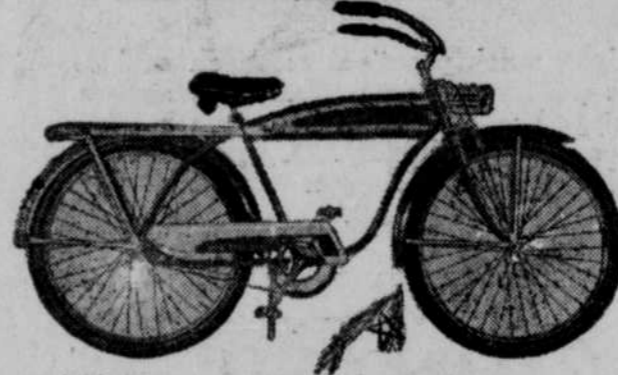

WOW! IT'S A HAWATHA BIKE!

The "Gift of Gifts" in boy's and girl's models. Reinforced at every joint. Streamlined and electrically welded. 26x2.125 Balloon tires and New Departure or Bendix Coaster brakes. **57.95** 1.25 a week payable monthly