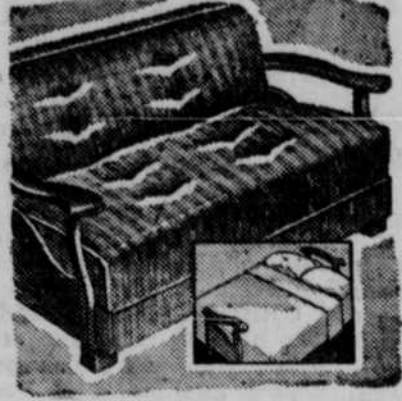

TREASURE CHEST DAYS

— AT —
Gambles

**HARDWOOD
PLAY PEN**

Folds into compact space for traveling or storing. Keeps baby off cold floor.

SIZE: 40x40

11.50

**Modern
Beautifully Designed
SOFA BED**

Covered with Lela Velvet. Space for bedding in base and positive locking, easy-glide mechanism.