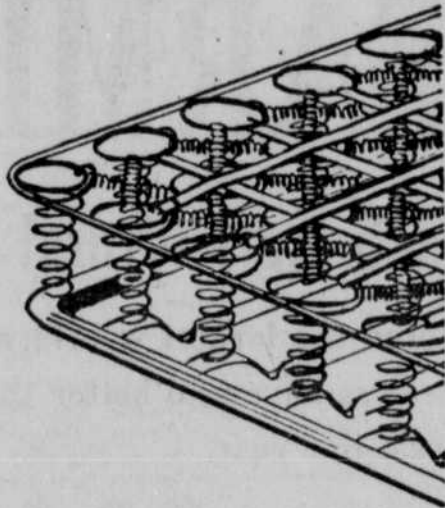

★ 5-DRAWER **22.50**

41-in. high, 15½-in. deep, 31-in. wide

Mirrors Add Beauty!

Especially when they're simple... just gleaming crystal that add size and glamour to your room, as they reflect the lovely furniture therein. A number of adaptable styles, all of a quality that makes them look more expensive.

HEAVY PLATE GLASS

8.25 to 18.95

SALE PRICE

DOUBLE-DECK COIL SPRING

- ★ 90 Coils in 4-6 Size.
- ★ 4-Side Stabilizers.
- ★ Carbon Steel Milled Border.

14.95

SALE PRICE

Furniture Department ... 2nd Floor