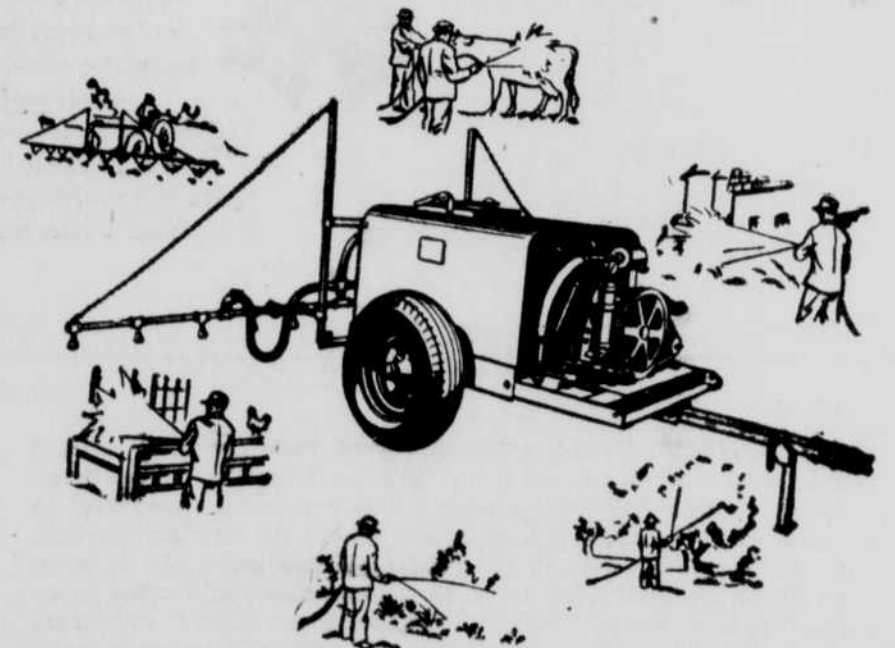

Corkle's Farm Supply

PHONE 524

IN DOWN TOWN O'NEILL