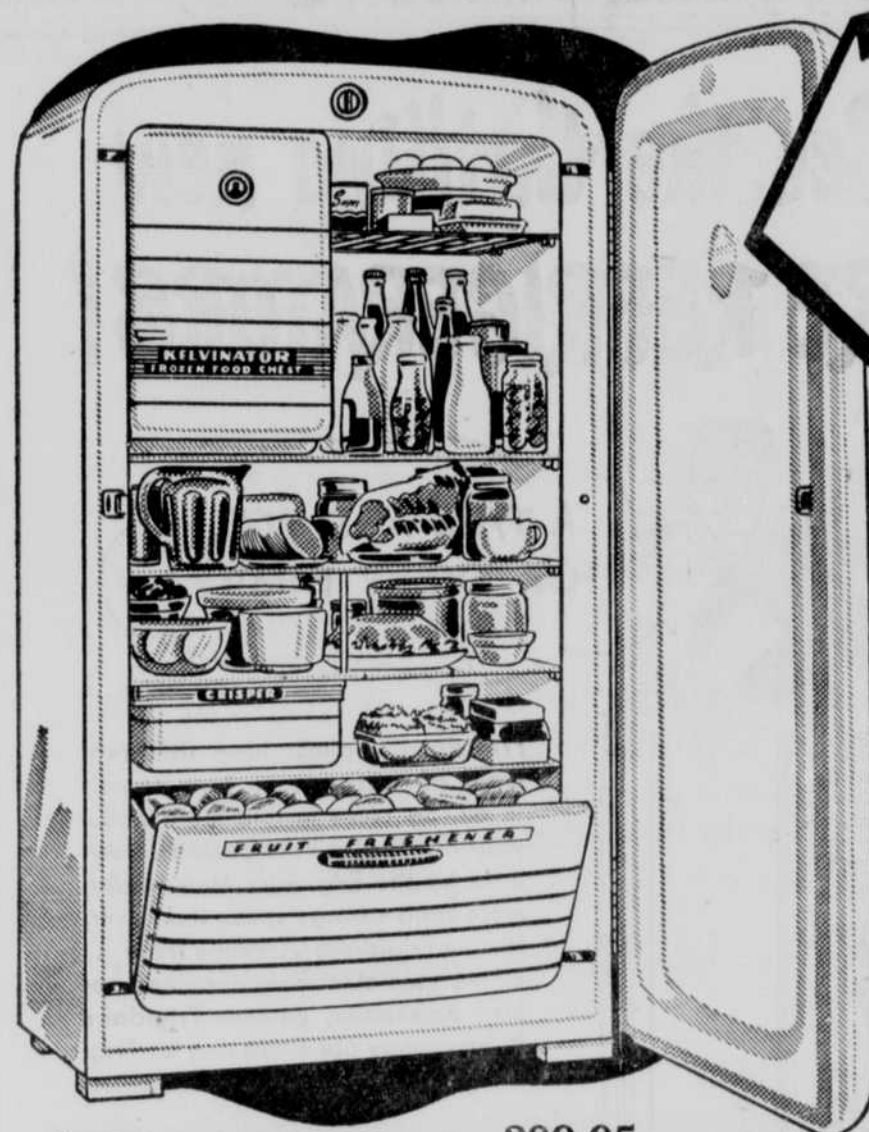

8½ cu. ft. WITHIN THE SHELF AREA
Plus
2 cu. ft. UTILIZED BY THE FRUIT FRESHENER!

EXTRA!

Frozen Food Chest holds 40 pounds packaged frozen foods and ice cubes. 12-quart Crisper. Magic Shelf folds away—makes room for bulky foods.

EXTRA!

Bonus Cold Space... Refrigerated Fruit Freshener... keeps fruits and soft drinks refreshingly cold! Plenty of tall bottle space!

EXTRA!

Powered by Kelvinator's matchless, penny-pinching Polar-sphere... sealed-in-steel, permanently lubricated.

Model CM 299.95

GET MORE... GET COLD CLEAR TO THE FLOOR!
GET Kelvinator!

NOW for IMMEDIATE DELIVERY
Model RS 8½ Cu. Ft. ... only **239.95**

Easy Terms Liberal Trade-In Allowance

29 DIFFERENT STYLES OF LIVING ROOM SUITES

on the Floor to Pick from!