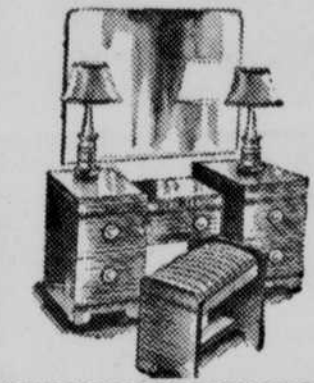

KELVINATOR GIVES YOU

FAR MORE FOOD SPACE!

—IT'S COLD CLEAR TO THE FLOOR