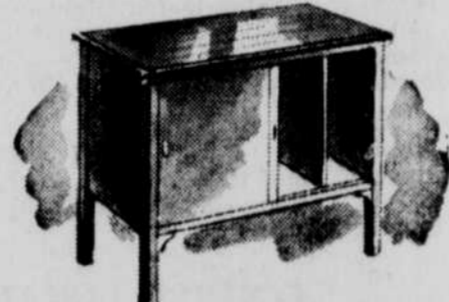

RECORD CABINETS

MODERN SLIDING DOOR DESIGN
Four compartments styled to store 12-inch record albums.
18⁵⁰

CHINA TABLE LAMPS

Complete with Shade **7⁸⁸**

Genuine American China base Lamp, hand decorated with 22 K. gold. With hand-sewn silk shade.