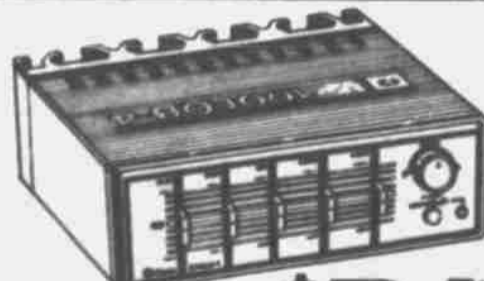

JENSEN
SOUND LABORATORIES

Clarion \$149
Clarion 3700R
AM/FM Indash Cassette
SAVE \$40 on Clarion's value-priced pushbutton in a compact chassis! Great features like improved FM tuning, locking fast forward/rewind and auto-stop. 12 watts power output. List \$189.

PIONEER \$89
Pioneer KP-1500
Mini Indash Cassette
AM/FM stereo designed to fit most small and import cars. Local/distance switch for FM, and a muting switch for interference-free tuning. LED stereo indicator, locking fast forward.

SAVE \$50!
AVX \$59
BY AUDIOVOX
Audiovox 3000
Indash Stereo Cassette
GREAT sound from an economically priced AM/FM stereo cassette! Side loading, with locking fast forward and 12 watts of power. List \$109.

PAIR \$24
Pioneer TS-100
4" Speakers
Full range, high compliance speakers with high-style grille and 8 watts of power handling. 4" door mount with black chrome finish.

\$49
Audiovox AMP-550
50 Watt Stereo Graphic Equalizer
Converts ordinary stereo into high fidelity! 5 slide bar controls with up to 50 watts of power in a super-compact design!