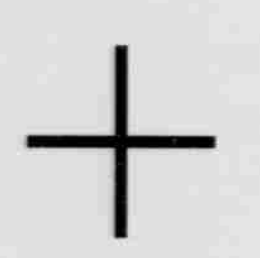

ONE DIV = 1.0MM.

C B A

VALUES IN 100X DPI AT 10X MAGNIFICATION

VALUES IN 100X DPI AT 10X MAGNIFICATION

A B C

ONE DIV = 0.10 IN

ONE DIV = 0.10 IN

ONE DIV = 1.0MM.