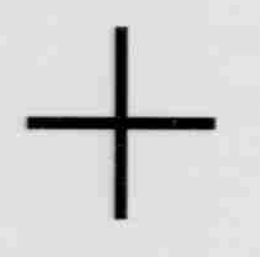

ONE DIV = 1.0MM.

C B A

VALUES IN 100X DPI AT 10X MAGNIFICATION

VALUES IN 100X DPI AT 10X MAGNIFICATION

C B A

ONE DIV = 0.10 IN

ONE DIV = 0.10 IN

ONE DIV = 1.0MM.