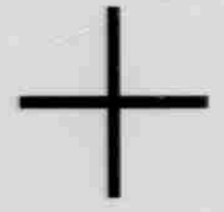

ONE DIV
= 0.10 IN

C
B
A

6 5 4 3 2 1

VALUES IN 100X DPI AT 10X MAGNIFICATION

ONE DIV
= 1.0MM.

VALUES IN 100X DPI AT 10X MAGNIFICATION

C
B
A

ONE DIV
= 1.0MM.

ONE DIV
= 0.10 IN