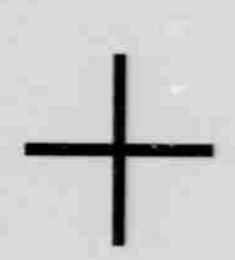

ONE DIV  
= 0.10 IN

C  
B  
A

VALUES IN 100X DPI AT 10X MAGNIFICATION

ONE DIV  
= 1.0MM.

VALUES IN 100X DPI AT 10X MAGNIFICATION

A  
B  
C

ONE DIV  
= 1.0MM.

ONE DIV  
= 0.10 IN