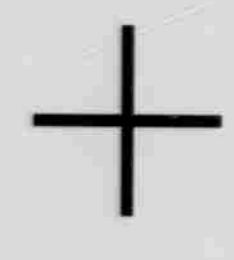

ONE DIV  
= 0.10 IN

C  
B  
A

VALUES IN 100X DPI AT 10X MAGNIFICATION

ONE DIV  
= 1.0MM.

VALUES IN 100X DPI AT 10X MAGNIFICATION

A  
B  
C

ONE DIV  
= 1.0MM.

ONE DIV  
= 0.10 IN