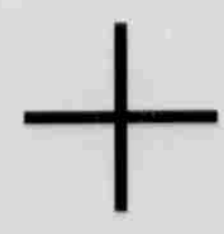

ONE DIV
= 0.10 IN

ONE DIV
= 0.10 IN

A
B
C

VALUES IN 100X DPI AT 10X MAGNIFICATION

VALUES IN 100X DPI AT 10X MAGNIFICATION

A
B
C

ONE DIV
= 1.0MM.

ONE DIV
= 1.0MM.