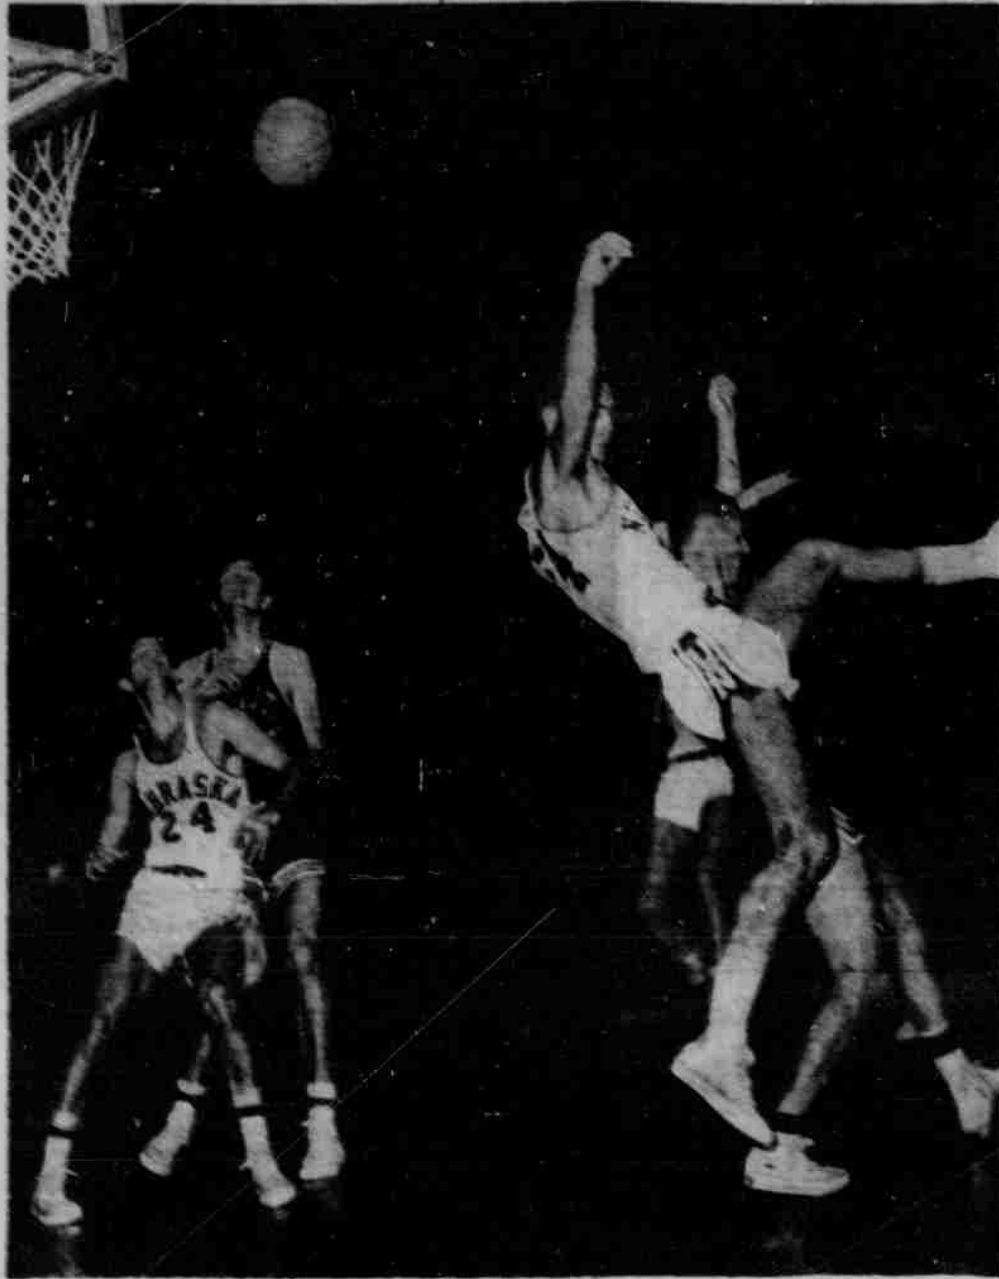

Nebraska's widest lead was at 36-25 with 3:35 left in the first half when Al Roots connected on a long jump shot. Al Buuck's tip-in at the final buzzer in the first half gave the Huskers their seven-point halftime margin.

Inaccuracy at the free throw line by the Shockers also accounted for the Huskers first half advantage. Wichita made good on only two of 11 charity tosses in the first half for 18 per cent. Nebraska hit nine of 12 for 75 per cent.

The Huskers hit a torrid 16 of 35 from the field in the first half for 45.7 per cent, but cooled off considerably in the second canto for a total of 24 of 66, a percentage of 36.4.

Wichita hit better from the field than from the free throw line with 27 of 65 from the field for 41.5 per cent and only 11 of 27 from the charity stripe for 40.7 per cent.

Moore, a reserve guard led the Shocker attack with 16 counters. Wiley and Van Eman, a 5-11 sharpshooter, added 14 each.

Kowalke followed Wall in the Husker scoring column with 12 points. Russell led all rebounders with 14 as he outfought wily Gene Wiley under both boards. Wiley pulled down 11 to lead his team.

The loss leaves Nebraska with a 1-1 mark while Wichita is now 2-0. The Wheatshockers defeated Wyoming in their opener and the Huskers dumped Iowa State Teachers. The next outing for Coach Bush's five is Wednesday night against nationally ranked Utah State. Game time at the Coliseum is 8:05.

The box score:

WHOOPS, I'M FALLING

Jan Wall, Nebraska junior, begins his downward flight as the ball sails goalward during Saturday night's basketball action. Al Roots (24) prepares to grab off the rebound for the Huskers. (Photo by Doug McCartney).

Petsch Tallies 20 in Red Win

By Norm Beatty

The Nebraska Red freshman team evened their series with their counterpart frosh White team with a 59-49 win Saturday night in the second contest of the season.

Daryl Petsch, former Marysville, Kan., prep star, pumped in 20 points, most from long range, to lead the victorious Reds. The 6-5 hustler now stands in a scoring duel with teammate Bill Vincent who cashed in 12

counters in the Saturday night tilt.

The Whites, led by Charlie Jones, Keith Sieck and John Littlefield, got off to a slow start and never threatened the taller Red team.

Coach Tony Sharpe's White team failed to score for 12 minutes in the first stanza while the Reds rampaged for 21 on the fine shooting of Vincent, Petsch and Chuck Sladovnik. The latter accounted for 12 of the Red points.

The White combination of Charlie Jones and John Nared couldn't click against the Red team's height as they did in their first meeting last Thursday. Nared had a rough time scoring over Vincent as he managed only 6 points.

After trailing 23-36 at the halfway mark, Sieck and Littlefield hit four straight buckets with 6:35 left in the second period to cut the Reds margin to eight points. Two quick lay ups by Roger Dennis, however, put the victors back into a commanding lead.

The box score:

REDS	W	T	R	F	P	W	T	R	F	P
Sladovnik	6	0-4	12	Jones	4	2-0	20			
Narred	4	0-0	0	Sieck	3	0-0	11			
Vincent	5	2-0	12	Nared	2	2-4	6			
Dennis	3	1-2	7	Petsch	1	0-0	20			
Petsch	9	2-2	20	Littlefield	1	0-0	12			
Herd	4	0-0	0	Jatton	6	0-0	12			
Katrick	4	0-0	0	Larson	2	0-0	4			
Totals	27	5-8	26	Totals	22	4-7	24			

Score at half: Reds 36, Whites 22.

Sigma Chi Win String Reaches 4

By Chip Wood

Sigma Chi A picked up wins three and four in intramural basketball play the past week to remain undefeated in League 1.

The Sigs won by forfeit over the Delts Tuesday and downed Beta Theta Pi, 52-40, Wednesday.

Nationals Seek 3rd Cage Win

Only Two Games On Tap Tonight

Only four intramural basketball games are on tap for Monday and Tuesday.

In important League 8 action the undefeated Nationals go after their third win against the Trotters who stand 1-1 for the season.

Intramural schedule:

Monday: PE Court 1 5:00—Trotters vs. Nationals PE Court 2 5:00—Phi Epsilon Kappa vs. Law College

Tuesday: PE Court 1 5:00—Delta Sigma Pi vs. Brown Palace PE Court 2 5:00—Cliff Dwellers vs. Renegades

IM Mat Entries Are Due Today

Entries for intramural wrestling are due today by 5:00 p.m. in 102 Physical Education, according to Ed Higginbotham, intramural director.

Organizations may enter as many men as they wish in each weight class.

A team trophy will be awarded the champions and medals will be given to the individual winner in each class.