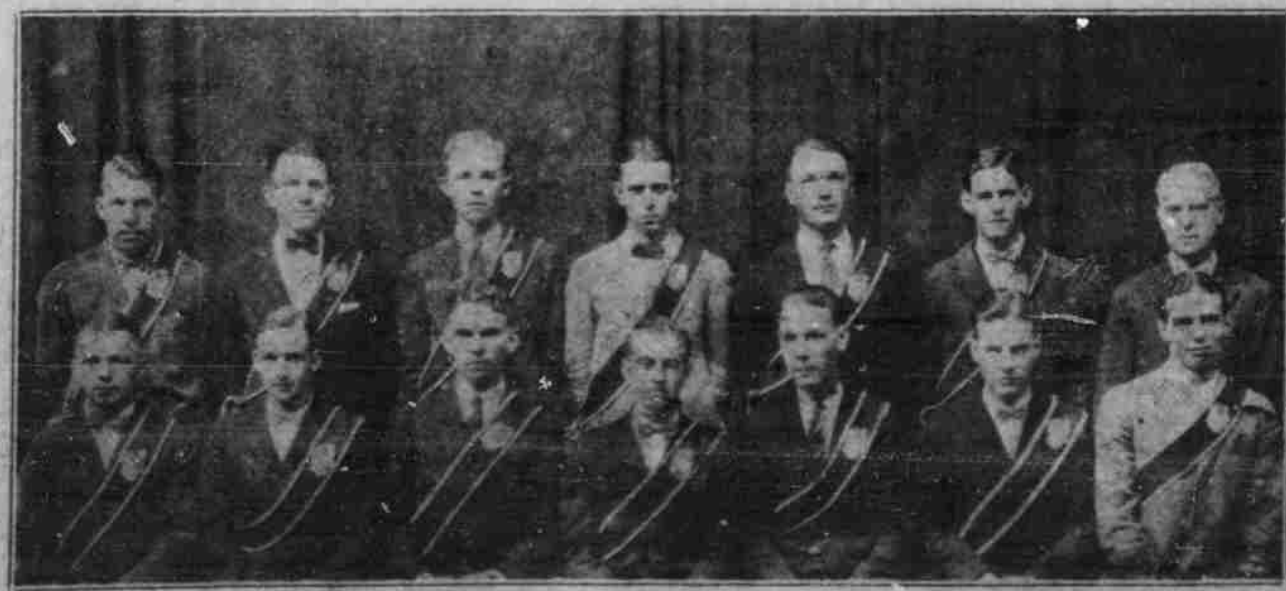

Upper row: Volz, Crites, Edgerton, Swallow, Dewitz, Maun, Scott. Lower row: Usher, Gleason, Buffett, Berge, Richardson, Whitworth, Martin.