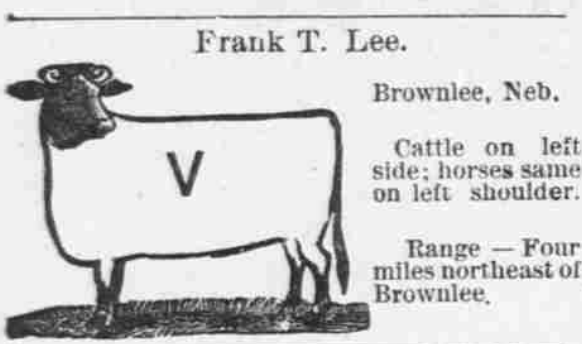

Brownlee, Neb. Same as on cut. Range - Between Goose Creek and North Loup. Cattle on left side; horses same on left shoulder. Range - Four miles northeast of Brownlee.

Frank T. Lee.